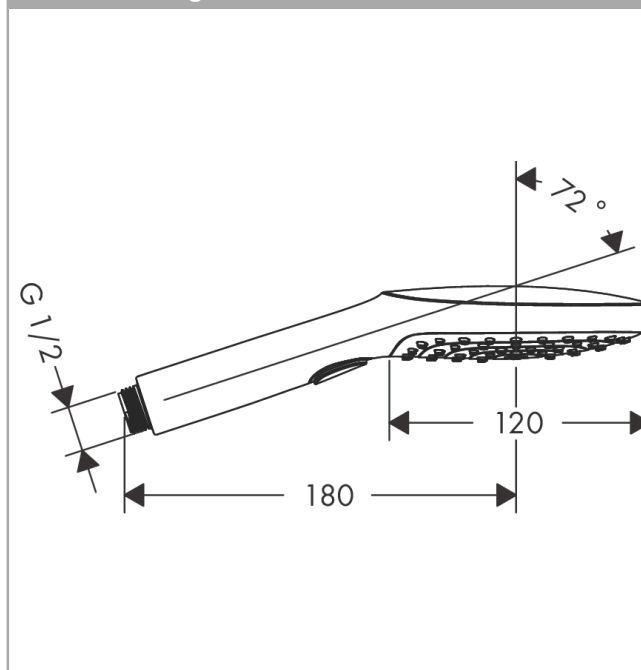

Scale drawing