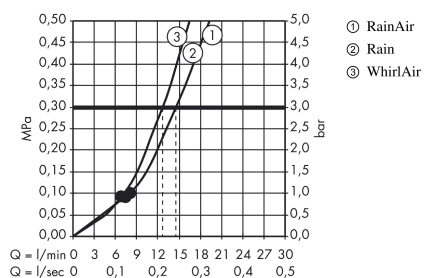

Flowchart

The consumption was measured in combination with the appropriate fittings (thermostat/mixer/ in-wall valve) to reflect actual application in practice.