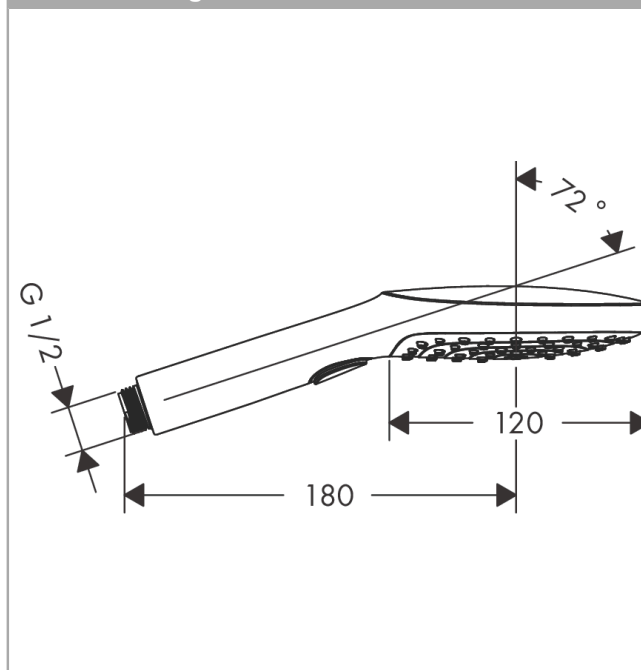

Raindance Select E Hand shower 120 3jet

Surfaces: **brushed bronze** Art. no. : **26520140**

Description

product features

- Shower head size: 120 mm
- Select button to comfortably switch between spray modes
- Spray pattern: RainAir, Rain, Whirl
- Maximum flow rate (at 3 bar): 15 l/min
- Operating pressure: min. 1 bar/max. 6 bar
- with internal water conduction
- rinseable dirt filter
- Connection thread 1/2"
- winner of the iF Product Design Award 2013

Article Details

Price excl. VAT

£ 128.70

Technology

Certificates

kiwa

Product image

Scale drawing

Flowchart

The consumption was measured in combination with the appropriate fittings (thermostat/mixer/ in-wall valve) to reflect actual application in practice.