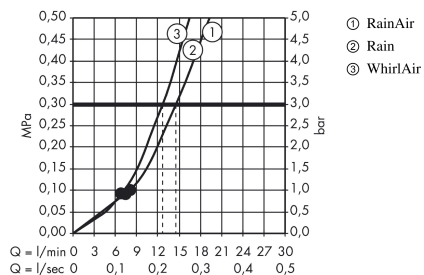

Raindance Select E Hand shower 120 3jet

Surfaces: **brushed bronze** Art. no. : **26520140**

Description

product features

- Shower head size: 120 mm
- Select button to comfortably switch between spray modes
- Spray pattern: RainAir, Rain, Whirl
- Maximum flow rate (at 3 bar): 15 l/min
- Operating pressure: min. 1 bar/max. 6 bar
- with internal water conduction
- rinseable dirt filter
- Connection thread 1/2"
- winner of the iF Product Design Award 2013

Article Details

Price excl. VAT

£ 128.70

Technology

Certificates

kiwa

Product image

Scale drawing

Flowchart

The consumption was measured in combination with the appropriate fittings (thermostat/mixer/ in-wall valve) to reflect actual application in practice.