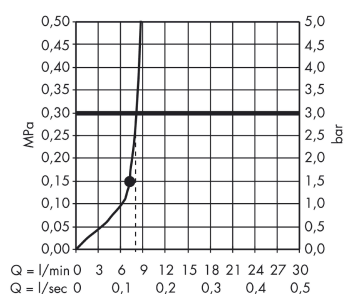

Raindance

Overhead shower 260/260 1jet EcoSmart 9 l/min

Surfaces: **chrome** Art. no. : **26481000**

Description

product features

- Spray pattern: RainAir
- Shower head size: 260 x 260 mm
- maximum flow rate 9 l/min at 3 bar
- flow rate RainAir 9 l/min at 3 bar
- Spray face: metal
- spray disc removable for cleaning
- Installation: ceiling mounted
- Connection thread 1/2"
- WRAS 1904012

Article Details

Price excl. VAT

£ 416.67

Technology

Certificates

Product image

Scale drawing

Flowchart

The consumption was measured in combination with the appropriate fittings (thermostat/mixer/in-wall valve) to reflect actual application in practice.