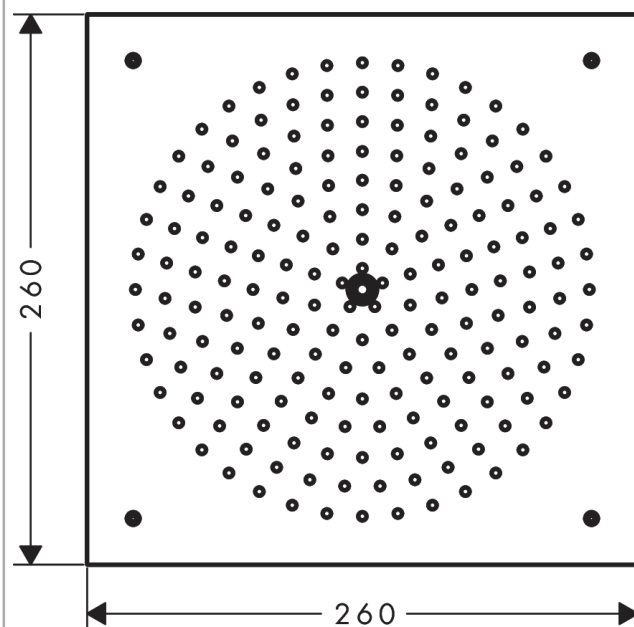

Scale drawing