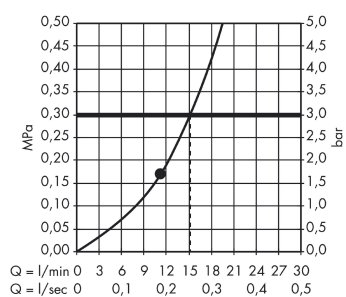

Raindance

Overhead shower 260/260 1jet

Surfaces: **chrome** Art. no. : **26472000**

Description

product features

- Spray pattern: RainAir
- Shower head size: 260 x 260 mm
- flow rate RainAir 15 l/min at 3 bar
- Spray face: metal
- spray disc removable for cleaning
- Installation: ceiling mounted
- Connection thread 1/2"
- operating pressure: min 2 bar / max 10 bar
- WRAS 1904012

Article Details

Price excl. VAT

£ 416.67

Technology

Certificates

Product image

Scale drawing

Flowchart

The consumption was measured in combination with the appropriate fittings (thermostat/mixer/in-wall valve) to reflect actual application in practice.