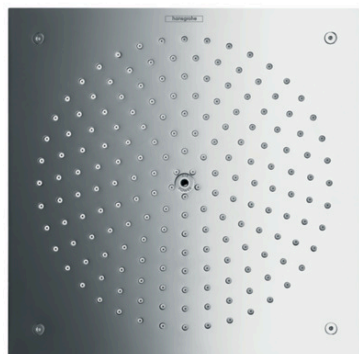

Raindance

Overhead shower 260/260 1jet

Surfaces: **chrome** Art. no. : **26472000**

Description

product features

- Spray pattern: RainAir
- Shower head size: 260 x 260 mm
- flow rate RainAir 15 l/min at 3 bar
- Spray face: metal
- spray disc removable for cleaning
- Installation: ceiling mounted
- Connection thread 1/2"
- operating pressure: min 2 bar / max 10 bar
- WRAS 1904012

Article Details

Price excl. VAT

£ 416.67

Technology

Certificates

Product image