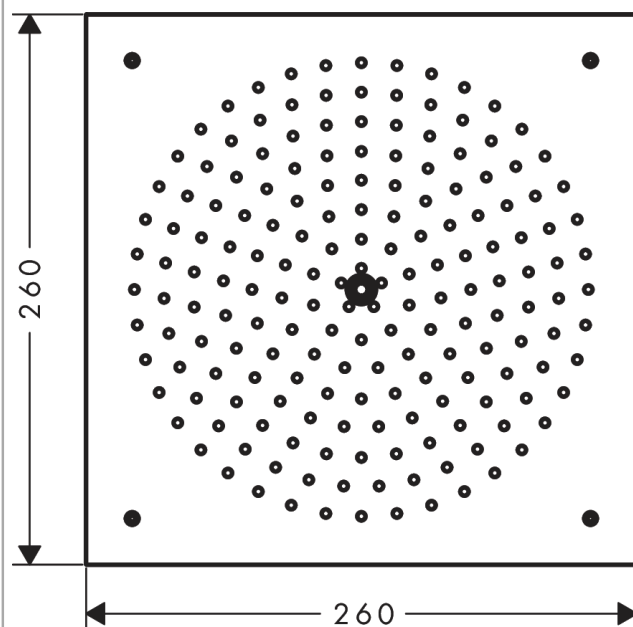

Scale drawing