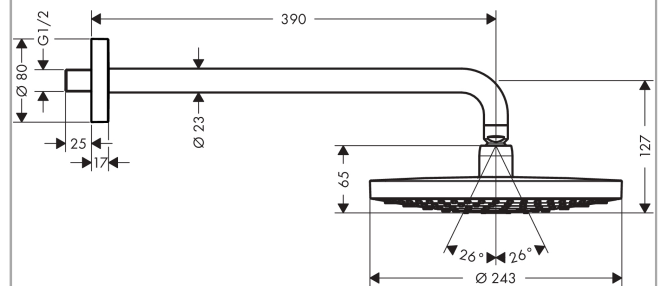

Scale drawing