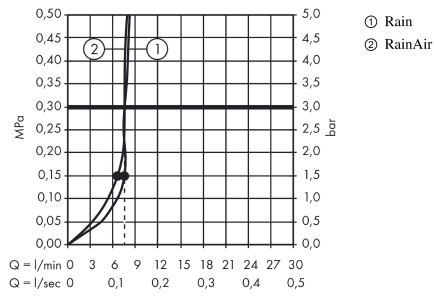

Raindance Select S
Overhead shower 240 2jet EcoSmart 9 l/min with shower arm
Surfaces: **white/chrome** Art. no. : **26470400**

Flowchart

The consumption was measured in combination with the appropriate fittings (thermostat/mixer/in-wall valve) to reflect actual application in practice.