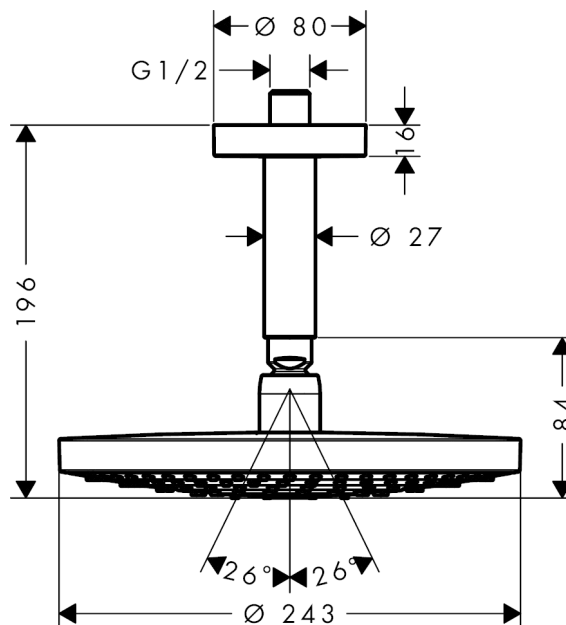

Scale drawing