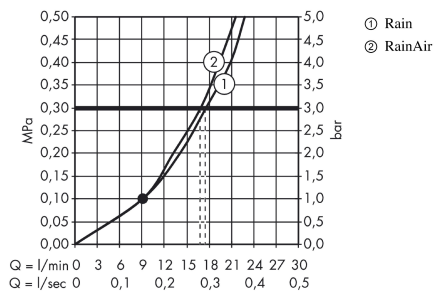

Raindance Select S
Overhead shower 240 2jet with ceiling connector
 Surfaces: **white/chrome** Art. no. : **26467400**

Description

product features

- Consists of: overhead shower, ceiling connector
- Spray pattern: RainAir, Rain
- Shower head size: 240 mm
- Ball-joint: overhead shower angle adjustable
- flow rate Rain 17 l/min at 3 bar
- flow rate RainAir 17 l/min at 3 bar
- Select button on overhead shower
- spray face surface in two variants: chrome or white
- Spray face: metal
- spray disc removable for cleaning
- brass ceiling connector
- Ceiling connection length: 100 mm
- Installation: ceiling
- Connection thread 1/2"
- operating pressure: min 1 bar / max 10 bar

Article Details

Price excl. VAT

£ 383.33

Technology

Product image

Scale drawing

Raindance Select S
Overhead shower 240 2jet with ceiling connector
 Surfaces: **white/chrome** Art. no. : **26467400**

Flowchart

The consumption was measured in combination with the appropriate fittings (thermostat/mixer/in-wall valve) to reflect actual application in practice.