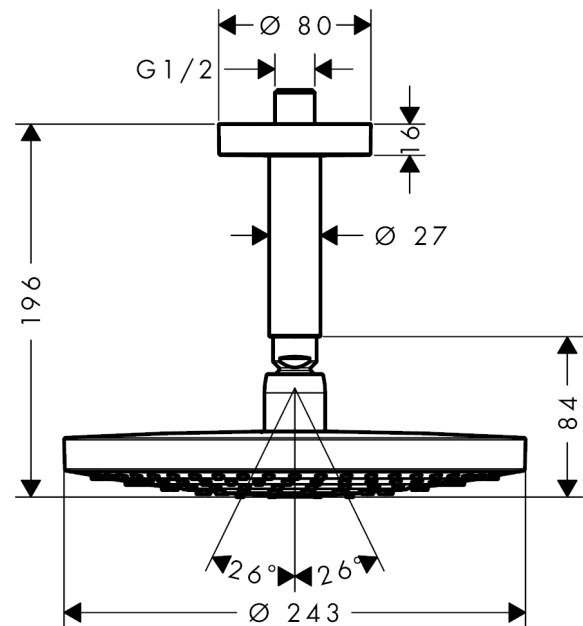

Raindance Select S
Overhead shower 240 2jet with ceiling connector
 Surfaces: **white/chrome** Art. no. : **26467400**

Description

product features

- Consists of: overhead shower, ceiling connector
- Spray pattern: RainAir, Rain
- Shower head size: 240 mm
- Ball-joint: overhead shower angle adjustable
- flow rate Rain 17 l/min at 3 bar
- flow rate RainAir 17 l/min at 3 bar
- Select button on overhead shower
- spray face surface in two variants: chrome or white
- Spray face: metal
- spray disc removable for cleaning
- brass ceiling connector
- Ceiling connection length: 100 mm
- Installation: ceiling
- Connection thread 1/2"
- operating pressure: min 1 bar / max 10 bar

Article Details

Price excl. VAT

£ 383.33

Technology

Product image

Scale drawing

Raindance Select S
Overhead shower 240 2jet with ceiling connector
 Surfaces: **white/chrome** Art. no. : **26467400**

Flowchart

The consumption was measured in combination with the appropriate fittings (thermostat/mixer/in-wall valve) to reflect actual application in practice.