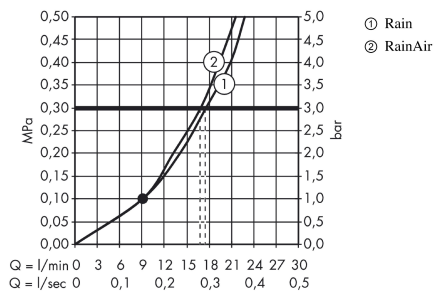

Raindance Select S
Overhead shower 240 2jet with ceiling connector
 Surfaces: **chrome** Art. no. : **26467000**

Description

product features

- Consists of: overhead shower, ceiling connector
- Spray pattern: RainAir, Rain
- Shower head size: 240 mm
- Ball-joint: overhead shower angle adjustable
- flow rate Rain 17 l/min at 3 bar
- flow rate RainAir 17 l/min at 3 bar
- Select button on overhead shower
- spray face surface in two variants: chrome or white
- Spray face: metal
- spray disc removable for cleaning
- brass ceiling connector
- Ceiling connection length: 100 mm
- Installation: ceiling
- Connection thread 1/2"
- operating pressure: min 1 bar / max 10 bar

Article Details

Price excl. VAT

£ 383.33

Technology

Product image

Scale drawing

Raindance Select S
Overhead shower 240 2jet with ceiling connector
 Surfaces: **chrome** Art. no. : **26467000**

Flowchart

The consumption was measured in combination with the appropriate fittings (thermostat/mixer/in-wall valve) to reflect actual application in practice.