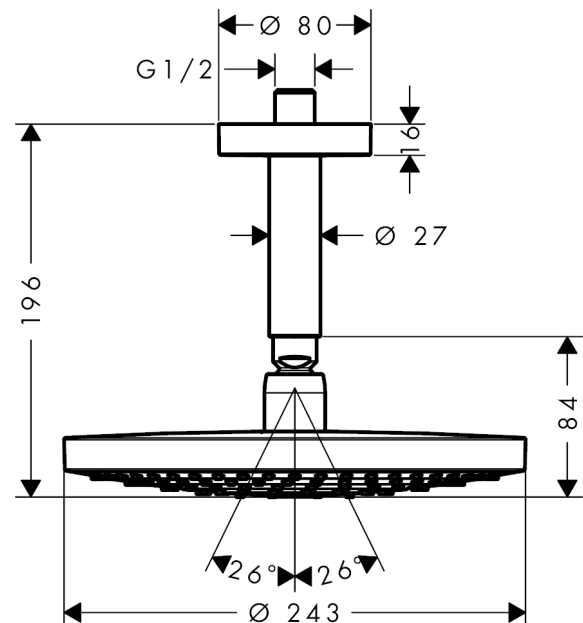

Raindance Select S
Overhead shower 240 2jet with ceiling connector
 Surfaces: **chrome** Art. no. : **26467000**

Description

product features

- Consists of: overhead shower, ceiling connector
- Spray pattern: RainAir, Rain
- Shower head size: 240 mm
- Ball-joint: overhead shower angle adjustable
- flow rate Rain 17 l/min at 3 bar
- flow rate RainAir 17 l/min at 3 bar
- Select button on overhead shower
- spray face surface in two variants: chrome or white
- Spray face: metal
- spray disc removable for cleaning
- brass ceiling connector
- Ceiling connection length: 100 mm
- Installation: ceiling
- Connection thread 1/2"
- operating pressure: min 1 bar / max 10 bar

Article Details

Price excl. VAT

£ 383.33

Technology

Product image

Scale drawing

Raindance Select S
Overhead shower 240 2jet with ceiling connector
 Surfaces: **chrome** Art. no. : **26467000**

Flowchart

The consumption was measured in combination with the appropriate fittings (thermostat/mixer/in-wall valve) to reflect actual application in practice.