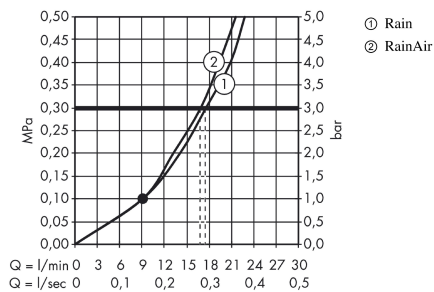

Raindance Select S
Overhead shower 240 2jet with shower arm
 Surfaces: **white/chrome** Art. no. : **26466400**

Description

product features

- Consists of: overhead shower, shower arm
- Spray pattern: RainAir, Rain
- Shower head size: 240 mm
- Shower arm length: 390 mm
- Ball-joint: overhead shower angle adjustable
- flow rate Rain 17 l/min at 3 bar
- flow rate RainAir 17 l/min at 3 bar
- Select button on overhead shower
- spray face surface in two variants: chrome or white
- Spray face: metal
- spray disc removable for cleaning
- Installation: wall
- Connection thread 1/2"
- operating pressure: min 1.5 bar / max 10 bar

Article Details

Price excl. VAT

£ 466.67

Technology

Product image

Scale drawing

Raindance Select S
Overhead shower 240 2jet with shower arm
 Surfaces: **white/chrome** Art. no. : **26466400**

Flowchart