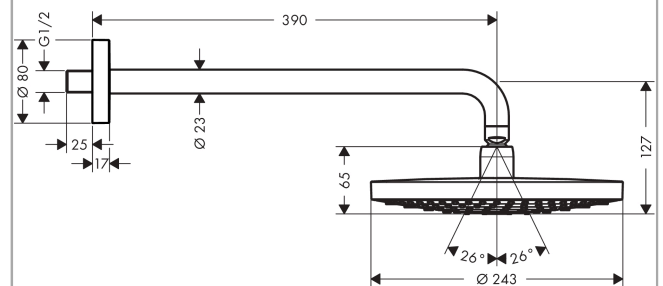

Raindance Select S
Overhead shower 240 2jet with shower arm
 Surfaces: **white/chrome** Art. no. : **26466400**

Description

product features

- Consists of: overhead shower, shower arm
- Spray pattern: RainAir, Rain
- Shower head size: 240 mm
- Shower arm length: 390 mm
- Ball-joint: overhead shower angle adjustable
- flow rate Rain 17 l/min at 3 bar
- flow rate RainAir 17 l/min at 3 bar
- Select button on overhead shower
- spray face surface in two variants: chrome or white
- Spray face: metal
- spray disc removable for cleaning
- Installation: wall
- Connection thread 1/2"
- operating pressure: min 1.5 bar / max 10 bar

Article Details

Price excl. VAT

£ 466.67

Technology

Product image

Scale drawing

Raindance Select S
Overhead shower 240 2jet with shower arm
 Surfaces: **white/chrome** Art. no. : **26466400**

Flowchart

The consumption was measured in combination with the appropriate fittings (thermostat/mixer/in-wall valve) to reflect actual application in practice.

Raindance Select S
Overhead shower 240 2jet with shower arm
 Surfaces: **white/chrome** Art. no. : **26466400**