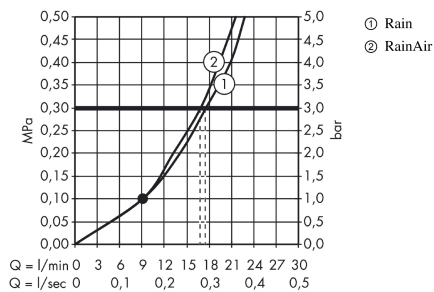

Raindance Select S
Overhead shower 240 2jet with shower arm
Surfaces: **chrome**   Art. no. : **26466000**

Flowchart

The consumption was measured in combination with the appropriate fittings (thermostat/mixer/in-wall valve) to reflect actual application in practice.