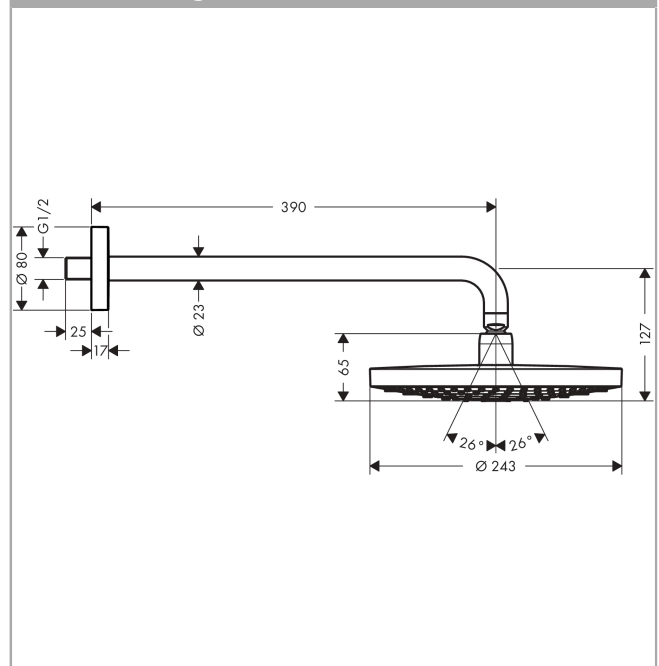

Scale drawing