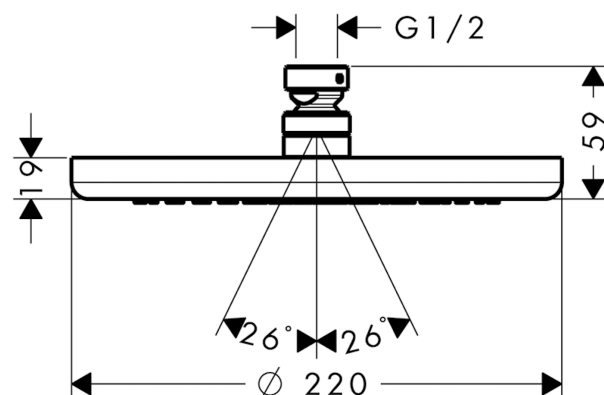

Croma
Overhead shower 220 1jet EcoSmart 9 l/min
 Surfaces: **chrome** Art. no. : **26465000**

Description

product features

- Spray pattern: RainAir
- Shower head size: 220 mm
- Ball-joint: overhead shower angle adjustable
- maximum flow rate 9 l/min at 3 bar
- flow rate RainAir 9 l/min at 3 bar
- Operating pressure: min. 1 bar/max. 6 bar
- Spray face: metal
- spray disc removable for cleaning
- Installation: ceiling or wall
- Connection thread 1/2"

Article Details

Price excl. VAT

£ 212.50

Technology

Product image

Scale drawing

Flowchart

The consumption was measured in combination with the appropriate fittings (thermostat/mixer/in-wall valve) to reflect actual application in practice.