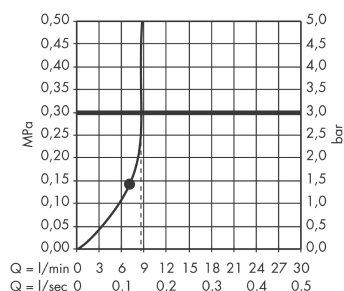

Croma
Overhead shower 220 1jet EcoSmart 9 l/min
 Surfaces: **chrome** Art. no. : **26465000**

Description

product features

- Spray pattern: RainAir
- Shower head size: 220 mm
- Ball-joint: overhead shower angle adjustable
- maximum flow rate 9 l/min at 3 bar
- flow rate RainAir 9 l/min at 3 bar
- Operating pressure: min. 1 bar/max. 6 bar
- Spray face: metal
- spray disc removable for cleaning
- Installation: ceiling or wall
- Connection thread 1/2"

Article Details

Price excl. VAT

£ 212.50

Technology

Product image

Scale drawing

Flowchart

The consumption was measured in combination with the appropriate fittings (thermostat/mixer/in-wall valve) to reflect actual application in practice.