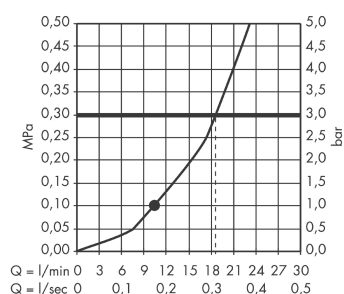

Croma
Overhead shower 220 1jet
 Surfaces: **chrome** Art. no. : **26464000**

Description

product features

- Spray pattern: RainAir
- Shower head size: 220 mm
- Ball-joint: overhead shower angle adjustable
- flow rate RainAir 19 l/min at 3 bar
- Operating pressure: min. 1 bar/max. 6 bar
- Spray face: metal
- spray disc removable for cleaning
- Installation: ceiling or wall
- Connection thread 1/2"

Article Details

Price excl. VAT £ 212.50

Technology

Product image

Scale drawing

Flowchart

The consumption was measured in combination with the appropriate fittings (thermostat/mixer/ in-wall valve) to reflect actual application in practice.