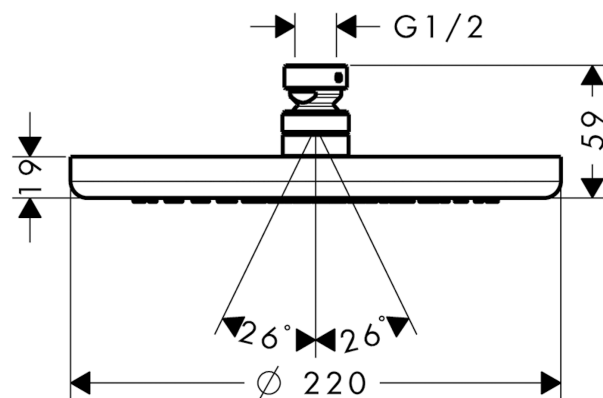

Croma
Overhead shower 220 1jet
 Surfaces: **chrome** Art. no. : **26464000**

Description

product features

- Spray pattern: RainAir
- Shower head size: 220 mm
- Ball-joint: overhead shower angle adjustable
- flow rate RainAir 19 l/min at 3 bar
- Operating pressure: min. 1 bar/max. 6 bar
- Spray face: metal
- spray disc removable for cleaning
- Installation: ceiling or wall
- Connection thread 1/2"

Article Details

Price excl. VAT £ 212.50

Technology

Product image

Scale drawing

Flowchart

The consumption was measured in combination with the appropriate fittings (thermostat/mixer/ in-wall valve) to reflect actual application in practice.