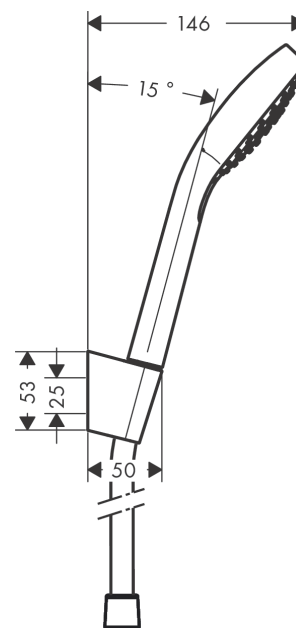

Croma Select E
Shower holder set 110 Vario with shower hose 125 cm
 Surfaces: **white/chrome** Art. no. : **26425400**

Description

product features

- Consists of: hand shower, shower holder, shower hose
- Shower head size: 110 mm
- Spray pattern: Rain, IntenseRain, Turbo Rain
- Select button to comfortably switch between spray modes
- Maximum flow rate (at 3 bar): 15 l/min
- pivot connector prevent hose from tangling
- wall supports of plastic
- operating pressure: min. 1 bar / max. 6 bar

Article Details

Price excl. VAT

£ 75.83

Technology

Product image

Scale drawing

Flowchart

The consumption was measured in combination with the appropriate fittings (thermostat/mixer/ in-wall valve) to reflect actual application in practice.