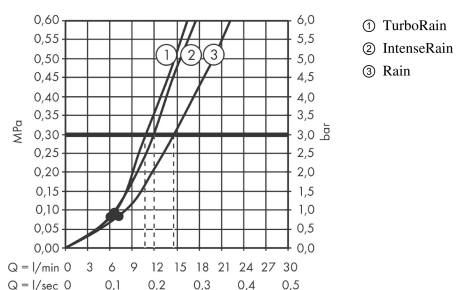

Croma Select E
Shower holder set 110 Vario with shower hose 125 cm
 Surfaces: **white/chrome** Art. no. : **26425400**

Description

product features

- Consists of: hand shower, shower holder, shower hose
- Shower head size: 110 mm
- Spray pattern: Rain, IntenseRain, Turbo Rain
- Select button to comfortably switch between spray modes
- Maximum flow rate (at 3 bar): 15 l/min
- pivot connector prevent hose from tangling
- wall supports of plastic
- operating pressure: min. 1 bar / max. 6 bar

Article Details

Price excl. VAT

£ 75.83

Technology

Product image

Scale drawing

Flowchart

The consumption was measured in combination with the appropriate fittings (thermostat/mixer/ in-wall valve) to reflect actual application in practice.