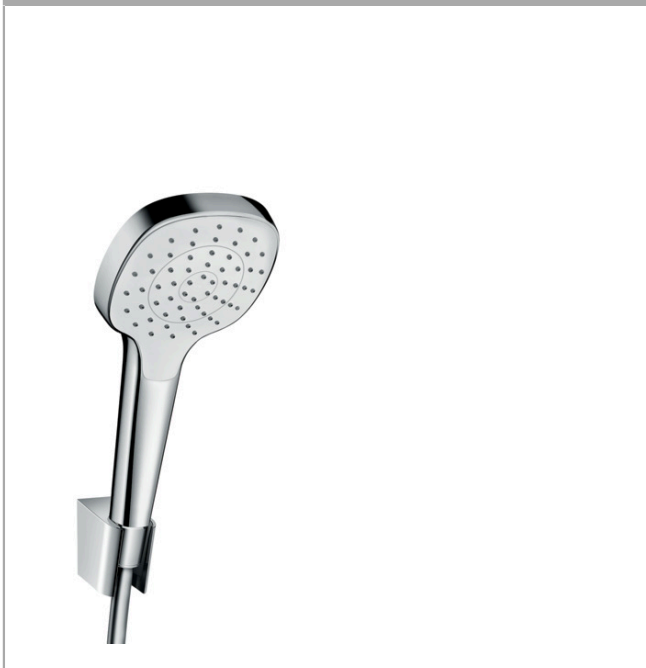

Croma Select E
Shower holder set 110 1jet with shower hose 125 cm
 Surfaces: **white/chrome** Art. no. : **26424400**

Description

product features

- Consists of: hand shower, shower holder, shower hose
- Shower head size: 110 mm
- Spray pattern: Rain
- Maximum flow rate (at 3 bar): 16 l/min
- pivot connector prevent hose from tangling
- wall supports of plastic
- operating pressure: min 1 bar / max 6 bar

Article Details

Price excl. VAT

£ 65.00

Technology

Product image

Scale drawing