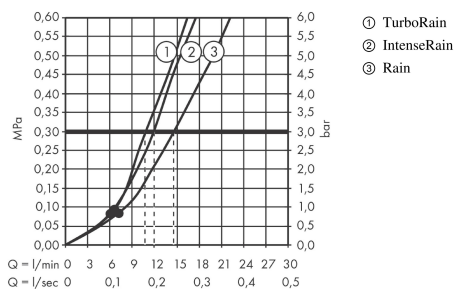

Flowchart

The consumption was measured in combination with the appropriate fittings (thermostat/mixer/ in-wall valve) to reflect actual application in practice.