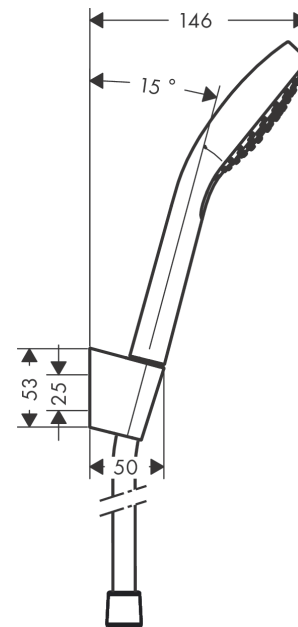

**Croma Select S**  
**Shower holder set 110 Vario with shower hose 125 cm**  
 Surfaces: **white/chrome** Art. no. : **26421400**

### product features

- Consists of: hand shower, shower holder, shower hose
- Shower head size: 110 mm
- Spray pattern: Rain, IntenseRain, Turbo Rain
- Select button to comfortably switch between spray modes
- Maximum flow rate (at 3 bar): 15 l/min
- pivot connector prevent hose from tangling
- wall supports of plastic
- operating pressure: min 1 bar / max 6 bar

## Scale drawing