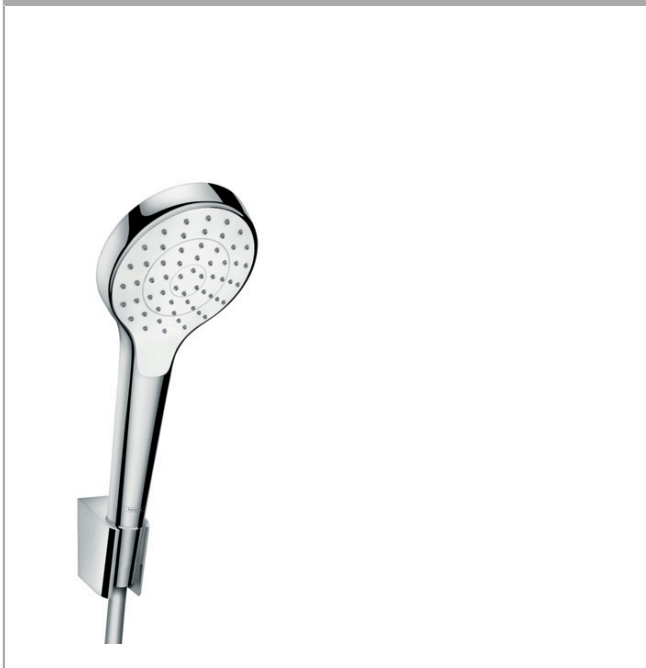

Croma Select S
Shower holder set 110 1jet with shower hose 125 cm
 Surfaces: **white/chrome** Art. no. : **26420400**

Description

product features

- Consists of: hand shower, shower holder, shower hose
- Shower head size: 110 mm
- Spray pattern: Rain
- Maximum flow rate (at 3 bar): 16 l/min
- pivot connector prevent hose from tangling
- wall supports of plastic
- operating pressure: min. 1 bar / max. 6 bar

Article Details

Price excl. VAT

£ 65.00

Technology

Product image

Scale drawing