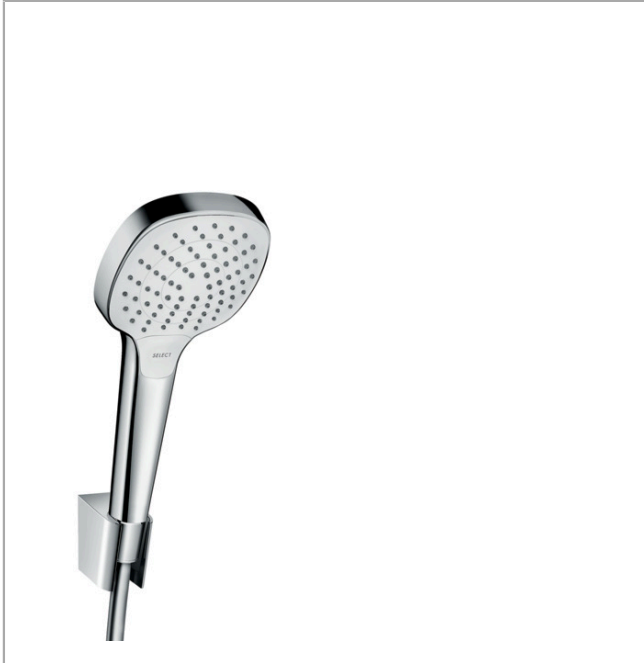

Croma Select E
Shower holder set 110 Vario with shower hose 160 cm
 Surfaces: **white/chrome** Art. no. : **26413400**

Description

product features

- Consists of: hand shower, shower holder, shower hose
- Shower head size: 110 mm
- Spray pattern: Rain, IntenseRain, Turbo Rain
- Select button to comfortably switch between spray modes
- Maximum flow rate (at 3 bar): 15 l/min
- pivot connector prevent hose from tangling
- wall supports of plastic

Article Details

Price excl. VAT

£ 80.83

Technology

Product image

Scale drawing