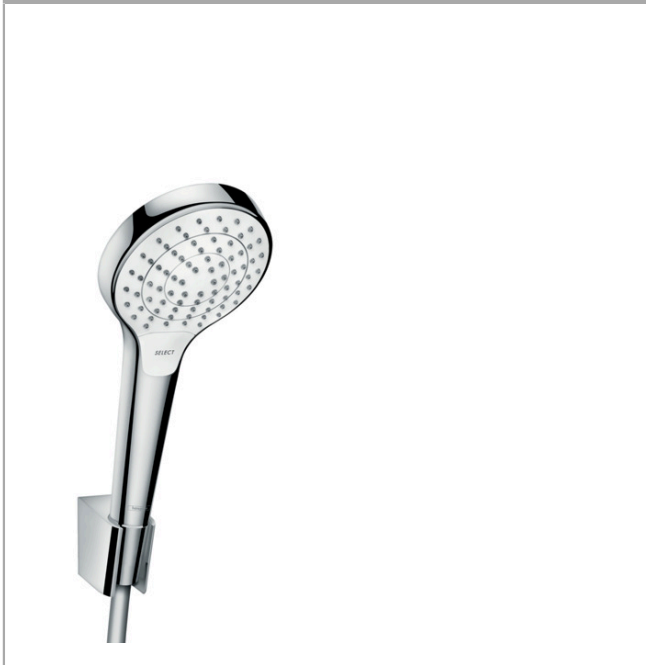

Croma Select S
Shower holder set 110 Vario with shower hose 160 cm
 Surfaces: **white/chrome** Art. no. : **26411400**

Description

product features

- Consists of: hand shower, shower holder, shower hose
- Shower head size: 110 mm
- Spray pattern: Rain, IntenseRain, Turbo Rain
- Select button to comfortably switch between spray modes
- Maximum flow rate (at 3 bar): 15 l/min
- pivot connector prevent hose from tangling
- wall supports of plastic

Article Details

Price excl. VAT

£ 70.00

Technology

Product image

Scale drawing