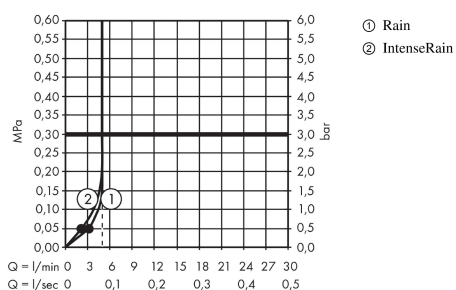

Crometta
Hand shower 100 Vario Green 6 l/min
 Surfaces: **white/chrome** Art. no. : **26336400**

Description

product features

- Shower head size: 100 mm
- spray type adjustment by turning
- Spray pattern: Rain, IntenseRain
- Maximum flow rate (at 3 bar): 5.7 l/min
- with internal water conduction
- rinseable dirt filter
- Connection thread 1/2"
- minimum operating pressure 0.5 bar
- winner of the iF product design award 2016
- WRAS 1901002
- WRAS 1901002

Article Details

Price excl. VAT

£ 19.42

Technology

Certificates

kiwa

Product image

Scale drawing

Flowchart

The consumption was measured in combination with the appropriate fittings (thermostat/mixer/ in-wall valve) to reflect actual application in practice.