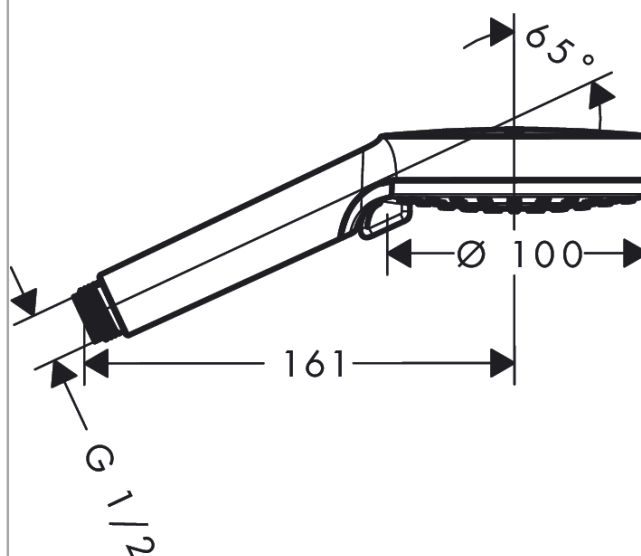

Crometta
Hand shower 100 Vario Green 6 l/min
 Surfaces: **white/chrome** Art. no. : **26336400**

Description

product features

- Shower head size: 100 mm
- spray type adjustment by turning
- Spray pattern: Rain, IntenseRain
- Maximum flow rate (at 3 bar): 5.7 l/min
- with internal water conduction
- rinseable dirt filter
- Connection thread 1/2"
- minimum operating pressure 0.5 bar
- winner of the iF product design award 2016
- WRAS 1901002
- WRAS 1901002

Article Details

Price excl. VAT

£ 19.42

Technology

Certificates

kiwa

Product image

Scale drawing

Flowchart

The consumption was measured in combination with the appropriate fittings (thermostat/mixer/ in-wall valve) to reflect actual application in practice.