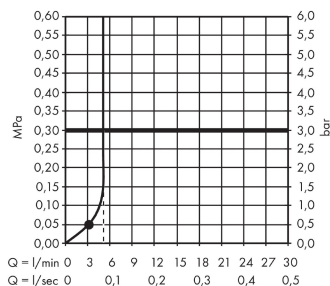

Crometta
Hand shower 100 1jet Green 6 l/min
 Surfaces: **white/chrome** Art. no. : **26334400**

Description

product features

- Shower head size: 100 mm
- Spray pattern: Rain
- Maximum flow rate (at 3 bar): 5.7 l/min
- with internal water conduction
- rinseable dirt filter
- Connection thread 1/2"
- minimum operating pressure 0.5 bar
- winner of the iF product design award 2016
- WRAS 1901002
- WRAS 1901002

Article Details

Price excl. VAT £ 16.67

Technology

Certificates

Product image

Scale drawing

Flowchart

The consumption was measured in combination with the appropriate fittings (thermostat/mixer/ in-wall valve) to reflect actual application in practice.