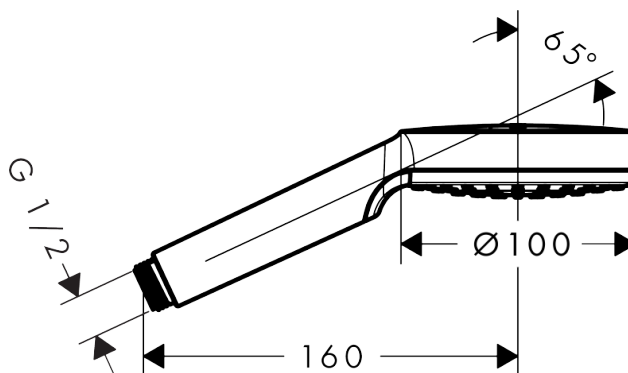

Crometta
Hand shower 100 1jet Green 6 l/min
 Surfaces: **white/chrome** Art. no. : **26334400**

Description

product features

- Shower head size: 100 mm
- Spray pattern: Rain
- Maximum flow rate (at 3 bar): 5.7 l/min
- with internal water conduction
- rinseable dirt filter
- Connection thread 1/2"
- minimum operating pressure 0.5 bar
- winner of the iF product design award 2016
- WRAS 1901002
- WRAS 1901002

Article Details

Price excl. VAT £ 16.67

Technology

Certificates

Product image

Scale drawing

Flowchart

The consumption was measured in combination with the appropriate fittings (thermostat/mixer/ in-wall valve) to reflect actual application in practice.