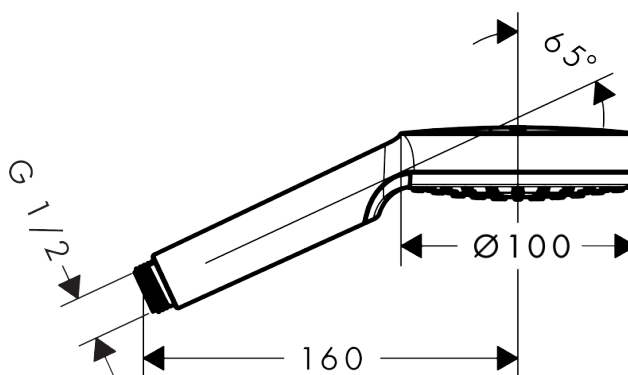

Crometta
Hand shower 100 1jet EcoSmart 9 l/min
 Surfaces: **white/chrome** Art. no. : **26333400**

Description

product features

- Shower head size: 100 mm
- Spray pattern: Rain
- Maximum flow rate (at 3 bar): 9 l/min
- with internal water conduction
- rinseable dirt filter
- Connection thread 1/2"
- minimum operating pressure 0.5 bar
- winner of the iF product design award 2016
- WRAS 1901002
- WRAS 1901002

Article Details

Price excl. VAT

£ 16.67

Technology

Certificates

Product image

Scale drawing

Flowchart

The consumption was measured in combination with the appropriate fittings (thermostat/mixer/in-wall valve) to reflect actual application in practice.