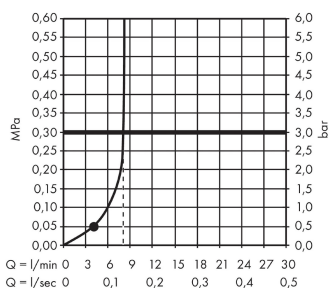

Crometta
Hand shower 100 1jet EcoSmart 9 l/min
 Surfaces: **white/chrome** Art. no. : **26333400**

Description

product features

- Shower head size: 100 mm
- Spray pattern: Rain
- Maximum flow rate (at 3 bar): 9 l/min
- with internal water conduction
- rinseable dirt filter
- Connection thread 1/2"
- minimum operating pressure 0.5 bar
- winner of the iF product design award 2016
- WRAS 1901002
- WRAS 1901002

Article Details

Price excl. VAT

£ 16.67

Technology

Certificates

Product image

Scale drawing

Flowchart

The consumption was measured in combination with the appropriate fittings (thermostat/mixer/in-wall valve) to reflect actual application in practice.