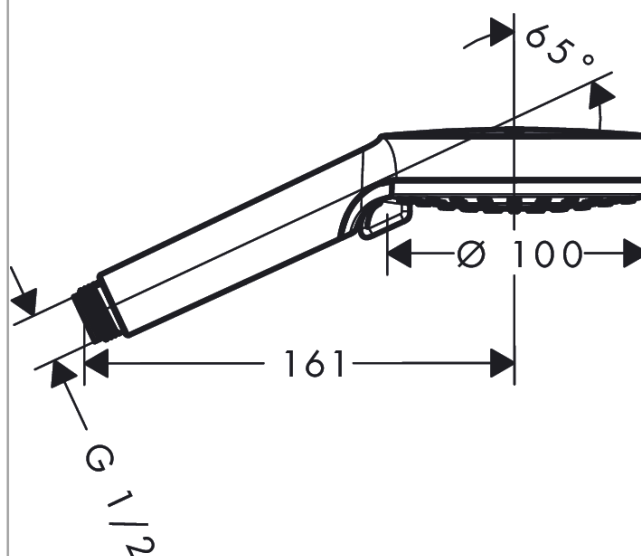

Scale drawing