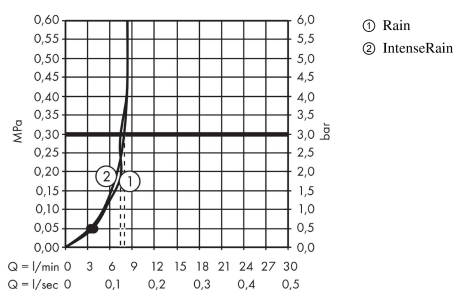

Flowchart

The consumption was measured in combination with the appropriate fittings (thermostat/mixer/ in-wall valve) to reflect actual application in practice.