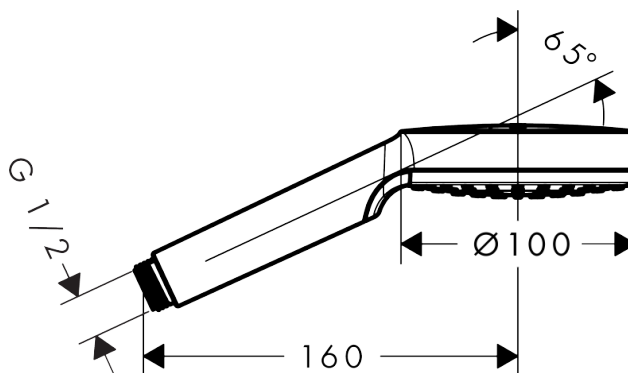

Scale drawing