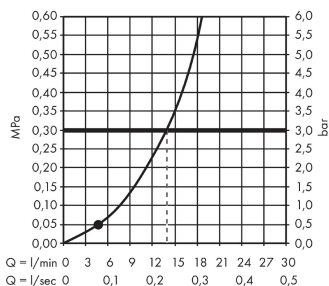

Flowchart

The consumption was measured in combination with the appropriate fittings (thermostat/mixer/in-wall valve) to reflect actual application in practice.