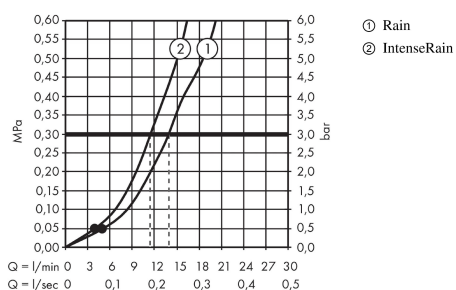

Crometta
Hand shower 100 Vario
 Surfaces: **white/chrome** Art. no. : **26330400**

Description

product features

- Shower head size: 100 mm
- spray type adjustment by turning
- Spray pattern: Rain, IntenseRain
- Maximum flow rate (at 3 bar): 14 l/min
- with internal water conduction
- rinseable dirt filter
- Connection thread 1/2"
- minimum operating pressure 0.5 bar
- winner of the iF product design award 2016
- WRAS 1901002
- WRAS 1901002

Article Details

Price excl. VAT £ 19.42

Technology

Certificates

Product image

Scale drawing

Flowchart

The consumption was measured in combination with the appropriate fittings (thermostat/mixer/ in-wall valve) to reflect actual application in practice.