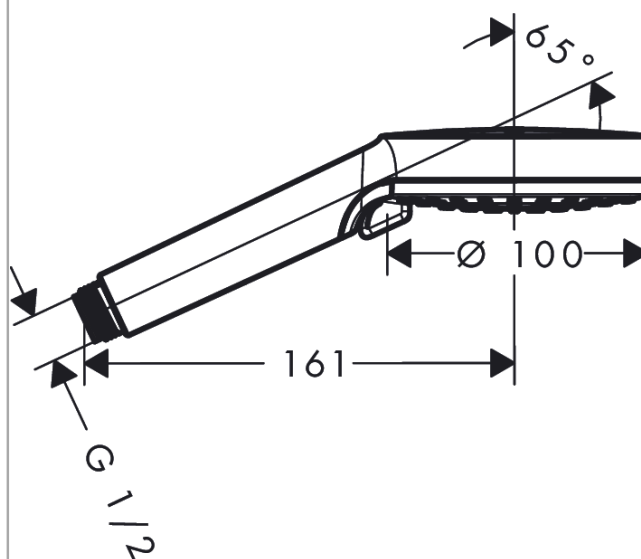

Crometta
Hand shower 100 Vario
 Surfaces: **white/chrome** Art. no. : **26330400**

Description

product features

- Shower head size: 100 mm
- spray type adjustment by turning
- Spray pattern: Rain, IntenseRain
- Maximum flow rate (at 3 bar): 14 l/min
- with internal water conduction
- rinseable dirt filter
- Connection thread 1/2"
- minimum operating pressure 0.5 bar
- winner of the iF product design award 2016
- WRAS 1901002
- WRAS 1901002

Article Details

Price excl. VAT £ 19.42

Technology

Certificates

Product image

Scale drawing

Flowchart

The consumption was measured in combination with the appropriate fittings (thermostat/mixer/ in-wall valve) to reflect actual application in practice.