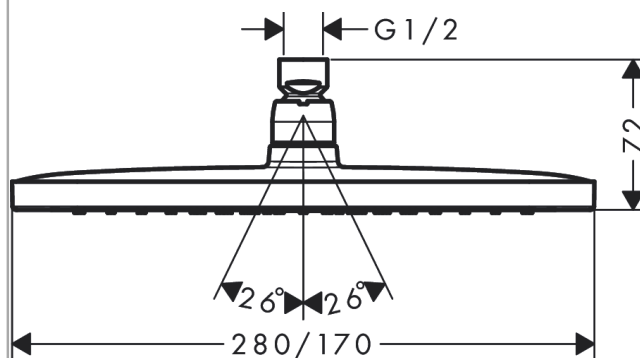

Croma E
Overhead shower 280 1jet EcoSmart 9 l/min
 Surfaces: **chrome** Art. no. : **26258000**

Description

product features

- Spray pattern: RainAir
- Shower head size: 280 x 170 mm
- Ball-joint: overhead shower angle adjustable
- flow rate RainAir 8 l/min at 3 bar
- Operating pressure: min. 1,1 bar/max. 6 bar
- Spray face: metal
- spray disc removable for cleaning
- Installation: ceiling or wall
- Connection thread 1/2"

Article Details

Price excl. VAT

£ 294.17

Technology

Product image

Scale drawing

Flowchart

The consumption was measured in combination with the appropriate fittings (thermostat/mixer/ in-wall valve) to reflect actual application in practice.