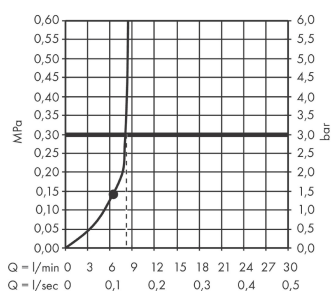

Croma E
Overhead shower 280 1jet EcoSmart 9 l/min
 Surfaces: **chrome** Art. no. : **26258000**

Description

product features

- Spray pattern: RainAir
- Shower head size: 280 x 170 mm
- Ball-joint: overhead shower angle adjustable
- flow rate RainAir 8 l/min at 3 bar
- Operating pressure: min. 1,1 bar/max. 6 bar
- Spray face: metal
- spray disc removable for cleaning
- Installation: ceiling or wall
- Connection thread 1/2"

Article Details

Price excl. VAT

£ 294.17

Technology

Product image

Scale drawing

Flowchart

The consumption was measured in combination with the appropriate fittings (thermostat/mixer/ in-wall valve) to reflect actual application in practice.