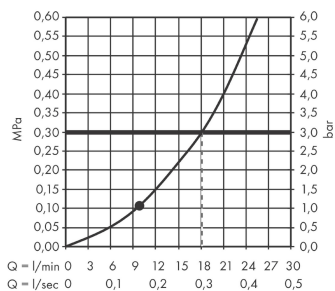

Croma E

Overhead shower 280 1jet

Surfaces: **chrome** Art. no. : **26257000**

Description

product features

- Spray pattern: RainAir
- Shower head size: 280 x 170 mm
- Ball-joint: overhead shower angle adjustable
- maximum flow rate 18.3 l/min at 3 bar
- flow rate RainAir 18 l/min at 3 bar
- Operating pressure: min. 1,1 bar/max. 6 bar
- Spray face: metal
- spray disc removable for cleaning
- Installation: ceiling or wall
- Connection thread 1/2"

Article Details

Price excl. VAT

£ 294.17

Technology

Product image

Scale drawing

Flowchart

The consumption was measured in combination with the appropriate fittings (thermostat/mixer/ in-wall valve) to reflect actual application in practice.