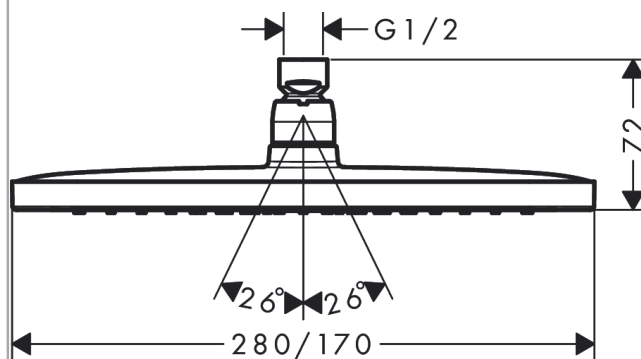

Croma E

Overhead shower 280 1jet

Surfaces: **chrome** Art. no. : **26257000**

Description

product features

- Spray pattern: RainAir
- Shower head size: 280 x 170 mm
- Ball-joint: overhead shower angle adjustable
- maximum flow rate 18.3 l/min at 3 bar
- flow rate RainAir 18 l/min at 3 bar
- Operating pressure: min. 1,1 bar/max. 6 bar
- Spray face: metal
- spray disc removable for cleaning
- Installation: ceiling or wall
- Connection thread 1/2"

Article Details

Price excl. VAT

£ 294.17

Technology

Product image

Scale drawing

Flowchart

The consumption was measured in combination with the appropriate fittings (thermostat/mixer/ in-wall valve) to reflect actual application in practice.