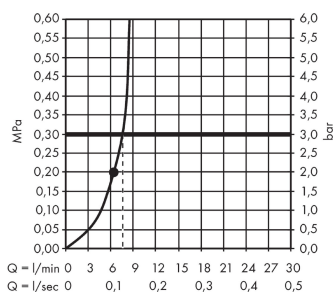

Flowchart

The consumption was measured in combination with the appropriate fittings (thermostat/mixer/ in-wall valve) to reflect actual application in practice.