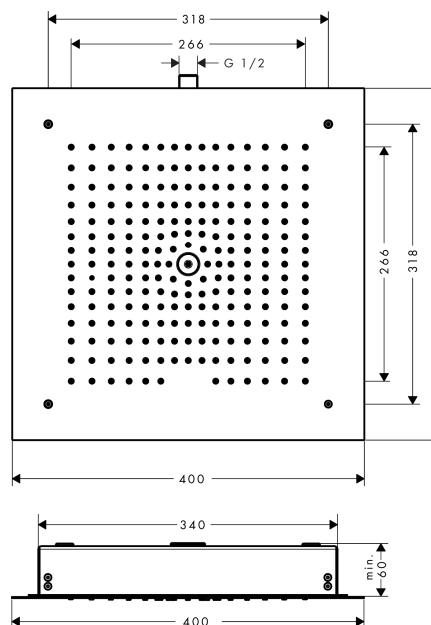

#### product features

- Spray pattern: RainAir
- Shower head size: 400 x 400 mm
- maximum flow rate 9 l/min at 3 bar
- flow rate RainAir 8 l/min at 3 bar
- Spray face: metal
- Installation: ceiling mounted
- Connection thread 1/2"
- WRAS 1903002

### Scale drawing