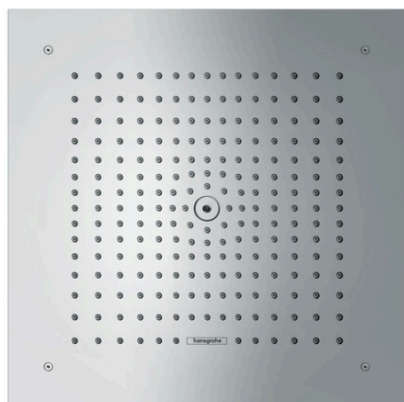

Raindance E

Overhead shower 400/400 1jet EcoSmart 9 l/min

Surfaces: chrome Art. no. : 26253000

Description

product features

- Spray pattern: RainAir
- Shower head size: 400 x 400 mm
- maximum flow rate 9 l/min at 3 bar
- flow rate RainAir 8 l/min at 3 bar
- Spray face: metal
- Installation: ceiling mounted
- Connection thread 1/2"
- WRAS 1903002

Article Details

Price excl. VAT

£ 866.67

Technology

Certificates

Product image