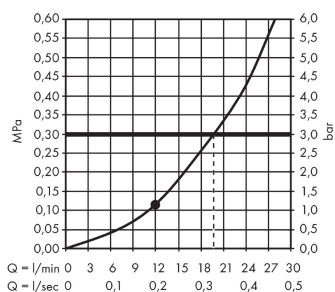

Raindance E
Overhead shower 400/400 1jet
 Surfaces: **chrome** Art. no. : **26252000**

Description

product features

- Spray pattern: RainAir
- Shower head size: 400 x 400 mm
- flow rate RainAir 20 l/min at 3 bar
- Spray face: metal
- Installation: ceiling mounted
- Connection thread 1/2"
- Minimum operating pressure 1.1 bar
- WRAS 1903002

Article Details

Price excl. VAT

£ 866.67

Technology

Certificates

Product image

Scale drawing

Flowchart

The consumption was measured in combination with the appropriate fittings (thermostat/mixer/ in-wall valve) to reflect actual application in practice.