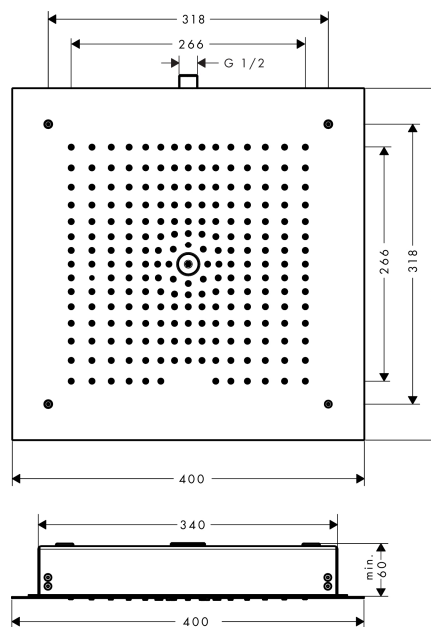

Raindance E
Overhead shower 400/400 1jet
 Surfaces: **chrome** Art. no. : **26252000**

Description

product features

- Spray pattern: RainAir
- Shower head size: 400 x 400 mm
- flow rate RainAir 20 l/min at 3 bar
- Spray face: metal
- Installation: ceiling mounted
- Connection thread 1/2"
- Minimum operating pressure 1.1 bar
- WRAS 1903002

Article Details

Price excl. VAT

£ 866.67

Technology

Certificates

Product image

Scale drawing

Flowchart

The consumption was measured in combination with the appropriate fittings (thermostat/mixer/ in-wall valve) to reflect actual application in practice.