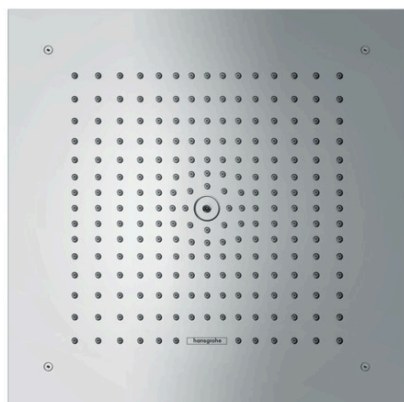

Raindance E
Overhead shower 400/400 1jet
Surfaces: **chrome** Art. no. : **26252000**

Description

product features

- Spray pattern: RainAir
- Shower head size: 400 x 400 mm
- flow rate RainAir 20 l/min at 3 bar
- Spray face: metal
- Installation: ceiling mounted
- Connection thread 1/2"
- Minimum operating pressure 1.1 bar
- WRAS 1903002

Article Details

Price excl. VAT

£ 866.67

Technology

Certificates

Product image