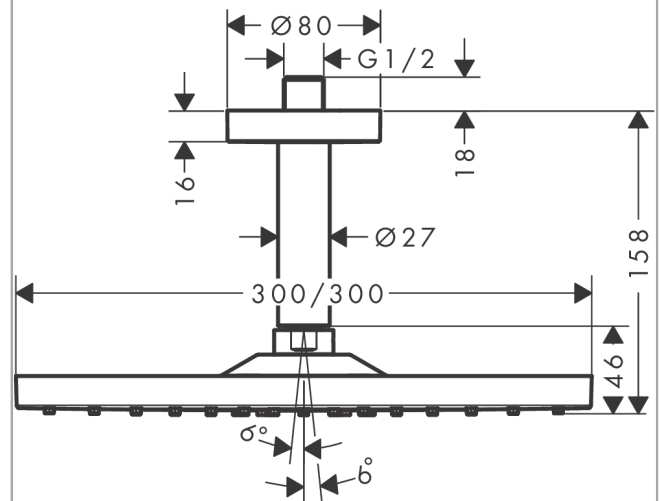

Scale drawing