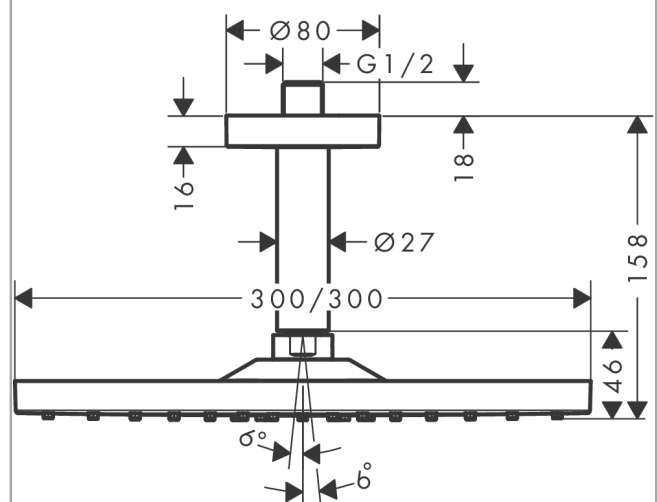

Raindance E

Overhead shower 300 1jet with ceiling connector

Surfaces: **polished gold-optic** Art. no. : **26250990**

Description

product features

- Consists of: overhead shower, ceiling connector
- Spray pattern: RainAir
- Shower head size: 300 x 300 mm
- Ball-joint: overhead shower angle adjustable
- flow rate RainAir 17 l/min at 3 bar
- Operating pressure: min. 1 bar/max. 6 bar
- Spray face: metal
- spray disc removable for cleaning
- brass ceiling connector
- Ceiling connection length: 158 mm
- Installation: ceiling
- Connection thread 1/2"
- WRAS 1809002
- WRAS 1809002
- WRAS 1809002

Article Details

Price excl. VAT

£ 812.50

Technology

Design awards

Certificates

Product image

Scale drawing

Raindance E
Overhead shower 300 1jet with ceiling connector
 Surfaces: **polished gold-optic** Art. no. : **26250990**

Flowchart

The consumption was measured in combination with the appropriate fittings (thermostat/mixer/in-wall valve) to reflect actual application in practice.