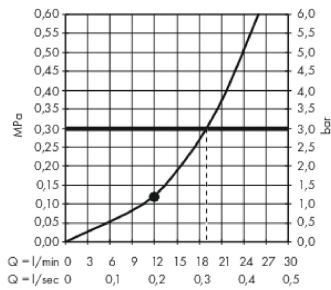

Raindance E
Overhead shower 300 1jet with ceiling connector
Surfaces: **polished gold-optic**   Art. no. : **26250990**

Flowchart

The consumption was measured in combination with the appropriate fittings (thermostat/mixer/in-wall valve) to reflect actual application in practice.