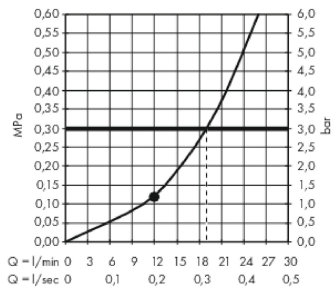

Raindance E
Overhead shower 300 1jet with ceiling connector
 Surfaces: **matt white** Art. no. : **26250700**

Description

product features

- Consists of: overhead shower, ceiling connector
- Spray pattern: RainAir
- Shower head size: 300 x 300 mm
- Ball-joint: overhead shower angle adjustable
- flow rate RainAir 17 l/min at 3 bar
- Operating pressure: min. 1 bar/max. 6 bar
- Spray face: metal
- spray disc removable for cleaning
- brass ceiling connector
- Ceiling connection length: 158 mm
- Installation: ceiling
- Connection thread 1/2"
- WRAS 1809002
- WRAS 1809002
- WRAS 1809002

Article Details

Price excl. VAT £ 758.30

Technology

Design awards

Certificates

Product image

Scale drawing

Raindance E
Overhead shower 300 1jet with ceiling connector
 Surfaces: **matt white** Art. no. : **26250700**

Flowchart

The consumption was measured in combination with the appropriate fittings (thermostat/mixer/in-wall valve) to reflect actual application in practice.