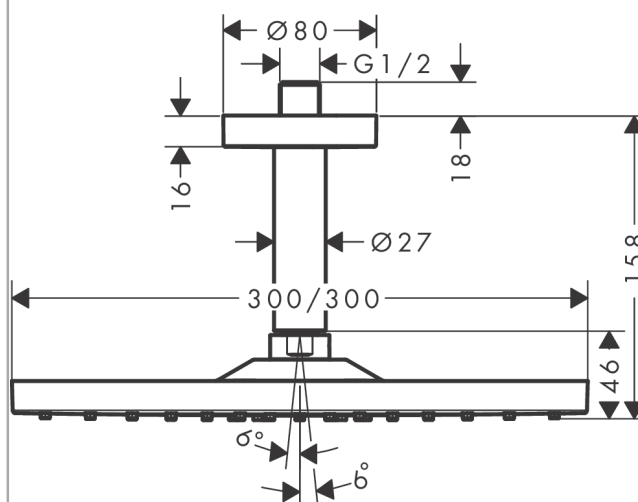

Raindance E
Overhead shower 300 1jet with ceiling connector
 Surfaces: **matt white** Art. no. : **26250700**

Description

product features

- Consists of: overhead shower, ceiling connector
- Spray pattern: RainAir
- Shower head size: 300 x 300 mm
- Ball-joint: overhead shower angle adjustable
- flow rate RainAir 17 l/min at 3 bar
- Operating pressure: min. 1 bar/max. 6 bar
- Spray face: metal
- spray disc removable for cleaning
- brass ceiling connector
- Ceiling connection length: 158 mm
- Installation: ceiling
- Connection thread 1/2"
- WRAS 1809002
- WRAS 1809002
- WRAS 1809002

Article Details

Price excl. VAT £ 758.30

Technology

Design awards

Certificates

Product image

Scale drawing

Raindance E
Overhead shower 300 1jet with ceiling connector
 Surfaces: **matt white** Art. no. : **26250700**

Flowchart

The consumption was measured in combination with the appropriate fittings (thermostat/mixer/in-wall valve) to reflect actual application in practice.