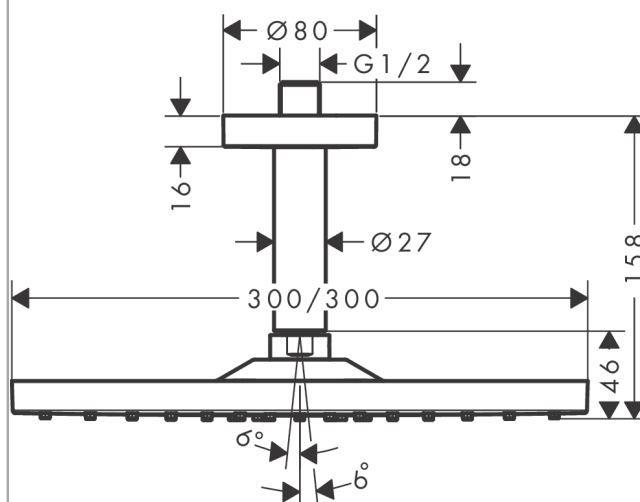

Scale drawing