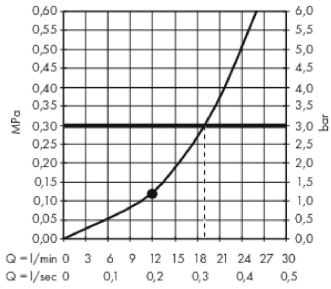

Raindance E

Overhead shower 300 1jet with ceiling connector

Surfaces: **brushed black chrome** Art. no. : **26250340**

Flowchart

The consumption was measured in combination with the appropriate fittings (thermostat/mixer/in-wall valve) to reflect actual application in practice.