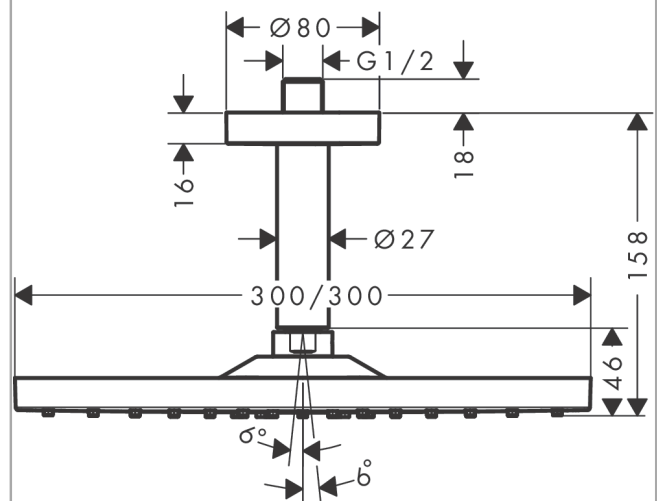

Raindance E

Overhead shower 300 1jet with ceiling connector

Surfaces: **brushed black chrome** Art. no. : **26250340**

Description

product features

- Consists of: overhead shower, ceiling connector
- Spray pattern: RainAir
- Shower head size: 300 x 300 mm
- Ball-joint: overhead shower angle adjustable
- flow rate RainAir 17 l/min at 3 bar
- Operating pressure: min. 1 bar/max. 6 bar
- Spray face: metal
- spray disc removable for cleaning
- brass ceiling connector
- Ceiling connection length: 158 mm
- Installation: ceiling
- Connection thread 1/2"
- WRAS 1809002
- WRAS 1809002
- WRAS 1809002

Article Details

Price excl. VAT

£ 812.50

Technology

Design awards

Certificates

Product image

Scale drawing

Raindance E

Overhead shower 300 1jet with ceiling connector

Surfaces: **brushed black chrome** Art. no. : **26250340**

Flowchart

The consumption was measured in combination with the appropriate fittings (thermostat/mixer/in-wall valve) to reflect actual application in practice.