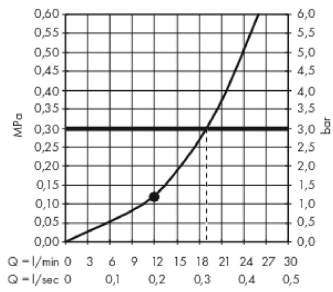

Raindance E
Overhead shower 300 1jet with ceiling connector
Surfaces: **brushed bronze**   Art. no. : **26250140**

Flowchart

The consumption was measured in combination with the appropriate fittings (thermostat/mixer/ in-wall valve) to reflect actual application in practice.