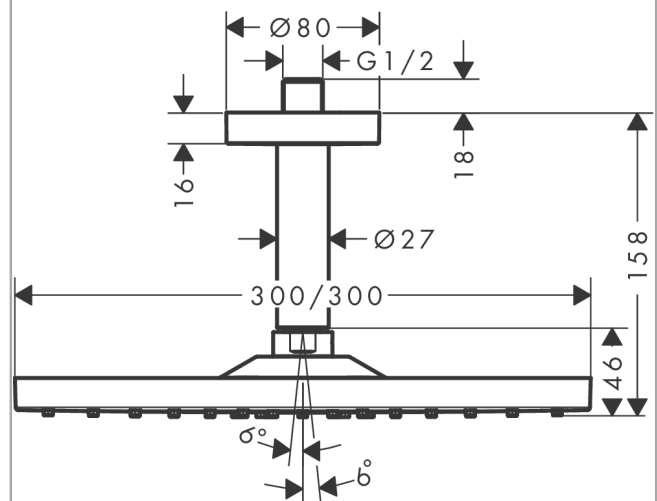

Raindance E

Overhead shower 300 1jet with ceiling connector

Surfaces: **brushed bronze** Art. no. : **26250140**

Description

product features

- Consists of: overhead shower, ceiling connector
- Spray pattern: RainAir
- Shower head size: 300 x 300 mm
- Ball-joint: overhead shower angle adjustable
- flow rate RainAir 17 l/min at 3 bar
- Operating pressure: min. 1 bar/max. 6 bar
- Spray face: metal
- spray disc removable for cleaning
- brass ceiling connector
- Ceiling connection length: 158 mm
- Installation: ceiling
- Connection thread 1/2"
- WRAS 1809002
- WRAS 1809002
- WRAS 1809002

Article Details

Price excl. VAT

£ 812.50

Technology

Design awards

Certificates

Product image

Scale drawing

Raindance E
Overhead shower 300 1jet with ceiling connector
 Surfaces: **brushed bronze** Art. no. : **26250140**

Flowchart

The consumption was measured in combination with the appropriate fittings (thermostat/mixer/ in-wall valve) to reflect actual application in practice.