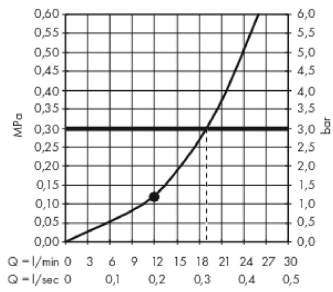

Raindance E
Overhead shower 300 1jet with ceiling connector
Surfaces: **chrome**   Art. no. : **26250000**

Flowchart

The consumption was measured in combination with the appropriate fittings (thermostat/mixer/in-wall valve) to reflect actual application in practice.