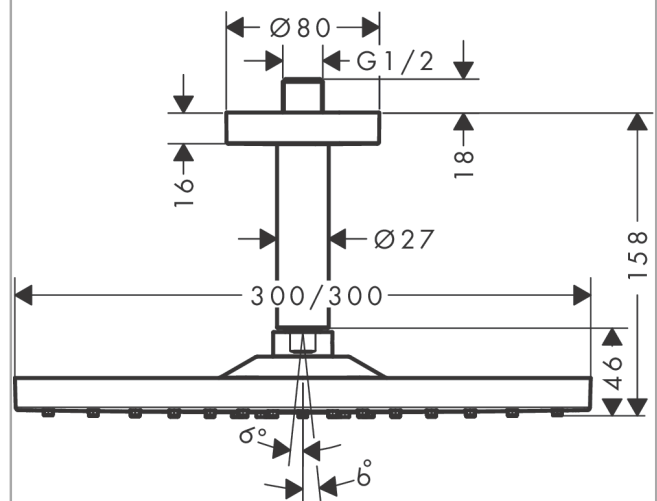

Raindance E
Overhead shower 300 1jet with ceiling connector
 Surfaces: **chrome** Art. no. : **26250000**

Description

product features

- Consists of: overhead shower, ceiling connector
- Spray pattern: RainAir
- Shower head size: 300 x 300 mm
- Ball-joint: overhead shower angle adjustable
- flow rate RainAir 17 l/min at 3 bar
- Operating pressure: min. 1 bar/max. 6 bar
- Spray face: metal
- spray disc removable for cleaning
- brass ceiling connector
- Ceiling connection length: 158 mm
- Installation: ceiling
- Connection thread 1/2"
- WRAS 1809002
- WRAS 1809002
- WRAS 1809002

Article Details

Price excl. VAT

£ 541.67

Technology

Design awards

Certificates

Product image

Scale drawing

Raindance E
Overhead shower 300 1jet with ceiling connector
 Surfaces: **chrome** Art. no. : **26250000**

Flowchart

The consumption was measured in combination with the appropriate fittings (thermostat/mixer/in-wall valve) to reflect actual application in practice.