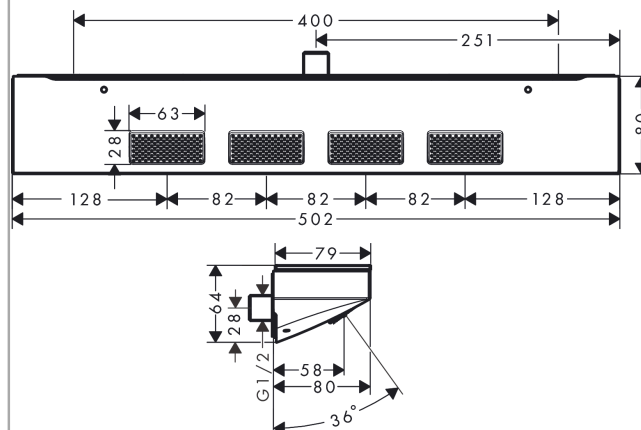

#### product features

- Spray pattern: PowderRain
- spray area: 309 x 28 mm
- Shower head size: 502 x 81 mm
- Field of application: outlets as overhead, shoulder or side shower
- maximum flow rate 13 l/min at 3 bar
- Operating pressure: min. 1,1 bar/max. 10 bar
- Connection thread: 1/2"
- Material: Metal
- made of safety glass
- surface of the shelf at colour variant -000 = mirror glass, at colour variant -700 = satin graphite colour

### Scale drawing