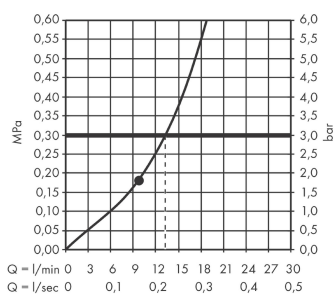

Flowchart

The consumption was measured in combination with the appropriate fittings (thermostat/mixer/ in-wall valve) to reflect actual application in practice.