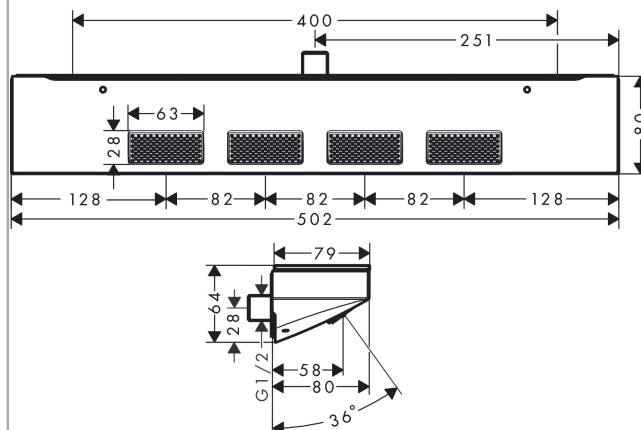

Rainfinity
Shoulder shower 500 1jet with shower shelf
 Surfaces: **chrome** Art. no. : **26243000**

Description

product features

- Spray pattern: PowderRain
- spray area: 309 x 28 mm
- Shower head size: 502 x 81 mm
- Field of application: outlets as overhead, shoulder or side shower
- maximum flow rate 13 l/min at 3 bar
- Operating pressure: min. 1,1 bar/max. 10 bar
- Connection thread: ½"
- Material: Metal
- made of safety glass
- surface of the shelf at colour variant -000 = mirror glass, at colour variant -700 = satin graphite colour

Article Details

Price excl. VAT

£ 420.83

Technology

Design awards

Product image

Scale drawing

Flowchart

The consumption was measured in combination with the appropriate fittings (thermostat/mixer/ in-wall valve) to reflect actual application in practice.

Rainfinity
 Shoulder shower 500 1jet with shower shelf
 Surfaces: chrome Art. no. : 26243000