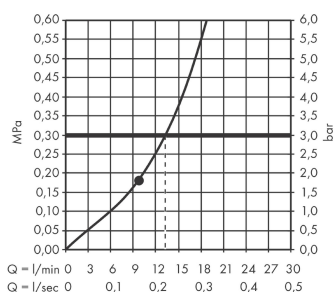

Rainfinity
Shoulder shower 500 1jet with shower shelf
 Surfaces: **chrome** Art. no. : **26243000**

Description

product features

- Spray pattern: PowderRain
- spray area: 309 x 28 mm
- Shower head size: 502 x 81 mm
- Field of application: outlets as overhead, shoulder or side shower
- maximum flow rate 13 l/min at 3 bar
- Operating pressure: min. 1,1 bar/max. 10 bar
- Connection thread: ½"
- Material: Metal
- made of safety glass
- surface of the shelf at colour variant -000 = mirror glass, at colour variant -700 = satin graphite colour

Article Details

Price excl. VAT

£ 420.83

Technology

Design awards

Product image

Scale drawing

Flowchart