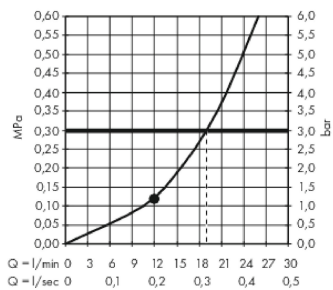

Raindance E
Overhead shower 300 1jet with shower arm
Surfaces: **polished gold-optic**   Art. no. : **26238990**

Flowchart

The consumption was measured in combination with the appropriate fittings (thermostat/mixer/in-wall valve) to reflect actual application in practice.