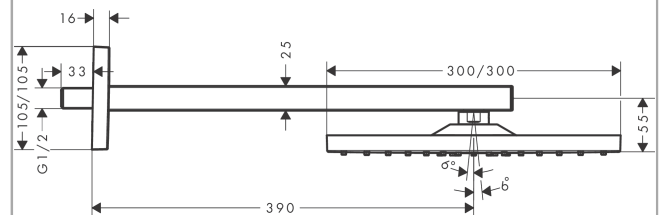

Raindance E

Overhead shower 300 1jet with shower arm

Surfaces: **polished gold-optic** Art. no. : **26238990**

Description

product features

- Consists of: overhead shower, shower arm
- Spray pattern: RainAir
- Shower head size: 300 x 300 mm
- Shower arm length: 390 mm
- Ball-joint: overhead shower angle adjustable
- flow rate RainAir 17 l/min at 3 bar
- Operating pressure: min. 1 bar/max. 6 bar
- Spray face: metal
- spray disc removable for cleaning
- Installation: wall
- Connection thread 1/2"
- WRAS 1809002
- WRAS 1809002
- WRAS 1809002

Article Details

Price excl. VAT

£ 862.50

Technology

Design awards

Certificates

Product image

Scale drawing

Raindance E
Overhead shower 300 1jet with shower arm
 Surfaces: **polished gold-optic** Art. no. : **26238990**

Flowchart

The consumption was measured in combination with the appropriate fittings (thermostat/mixer/in-wall valve) to reflect actual application in practice.