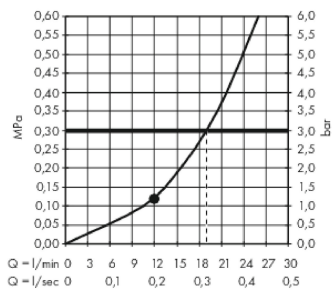

Raindance E
Overhead shower 300 1jet with shower arm
Surfaces: **matt white**   Art. no. : **26238700**

Flowchart

The consumption was measured in combination with the appropriate fittings (thermostat/mixer/ in-wall valve) to reflect actual application in practice.