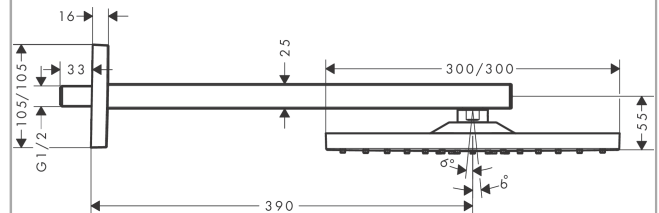

Scale drawing