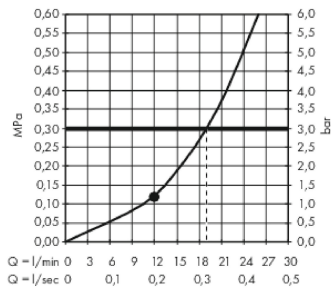

Raindance E
Overhead shower 300 1jet with shower arm
Surfaces: **matt black**   Art. no. : **26238670**

Flowchart

The consumption was measured in combination with the appropriate fittings (thermostat/mixer/in-wall valve) to reflect actual application in practice.