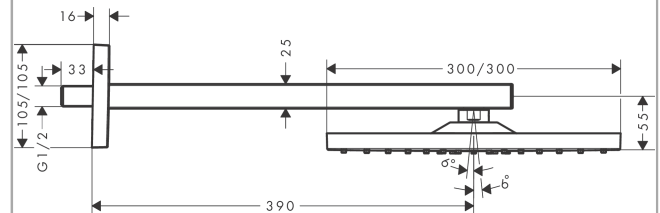

Raindance E

Overhead shower 300 1jet with shower arm

Surfaces: **brushed black chrome** Art. no. : **26238340**

Description

product features

- Consists of: overhead shower, shower arm
- Spray pattern: RainAir
- Shower head size: 300 x 300 mm
- Shower arm length: 390 mm
- Ball-joint: overhead shower angle adjustable
- flow rate RainAir 17 l/min at 3 bar
- Operating pressure: min. 1 bar/max. 6 bar
- Spray face: metal
- spray disc removable for cleaning
- Installation: wall
- Connection thread 1/2"
- WRAS 1809002
- WRAS 1809002
- WRAS 1809002

Article Details

Price excl. VAT

£ 862.50

Technology

Design awards

Certificates

Product image

Scale drawing

Raindance E

Overhead shower 300 1jet with shower arm

Surfaces: **brushed black chrome** Art. no. : **26238340**

Flowchart

The consumption was measured in combination with the appropriate fittings (thermostat/mixer/ in-wall valve) to reflect actual application in practice.