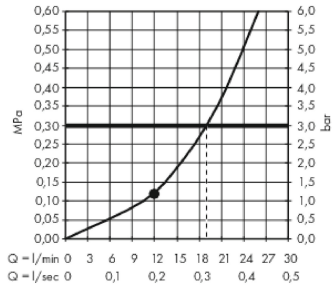

Raindance E

Overhead shower 300 1jet with shower arm

Surfaces: **brushed black chrome** Art. no. : **26238340**

Flowchart

The consumption was measured in combination with the appropriate fittings (thermostat/mixer/ in-wall valve) to reflect actual application in practice.