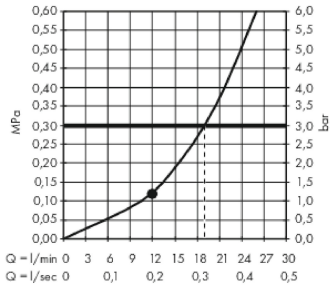

Raindance E

Overhead shower 300 1jet with shower arm

Surfaces: **brushed bronze** Art. no. : **26238140**

Flowchart

The consumption was measured in combination with the appropriate fittings (thermostat/mixer/ in-wall valve) to reflect actual application in practice.