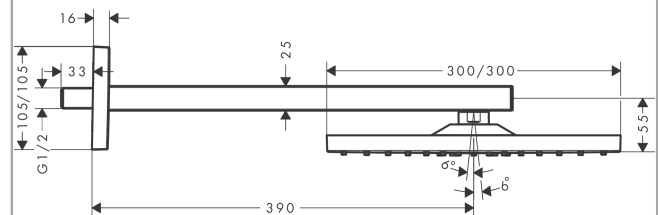

Scale drawing