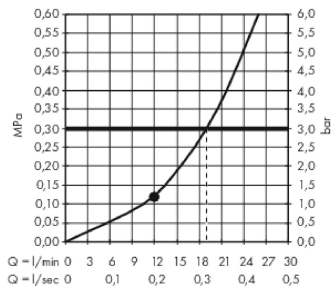

Raindance E
Overhead shower 300 1jet with shower arm
Surfaces: **chrome**   Art. no. : **26238000**

Flowchart

The consumption was measured in combination with the appropriate fittings (thermostat/mixer/in-wall valve) to reflect actual application in practice.