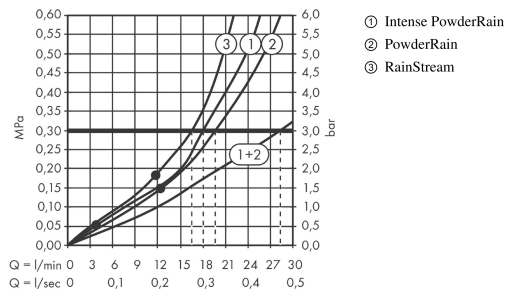

#### product features

- Consists of: overhead shower, wall outlet
- spout 381 mm long
- Spray pattern: PowderRain, Intense PowderRain, RainStream
- middle spray disc: 205 mm
- Shower head size: 360 mm
- shower arm vertically inclinable by 10-30°
- maximum flow rate 28.1 l/min at 3 bar
- flow rate RainStream 16 l/min at 3 bar
- flow rate Rain 18 l/min at 3 bar
- Flow rate PowderRain (at 3 bar): 20 l/min at 3 bar
- Operating pressure: min. 1.7 bar/max. 10 bar
- the 3 spray zones must be controlled via 3 valves or a diverter valve with 3 outlets
- spray disc surface: graphite
- Spray face: aluminium
- overhead shower removable for cleaning
- frame: metal
- Installation: wall-mounted - for installation on iBox

### Flowchart

The consumption was measured in combination with the appropriate fittings (thermostat/mixer/in-wall valve) to reflect actual application in practice.