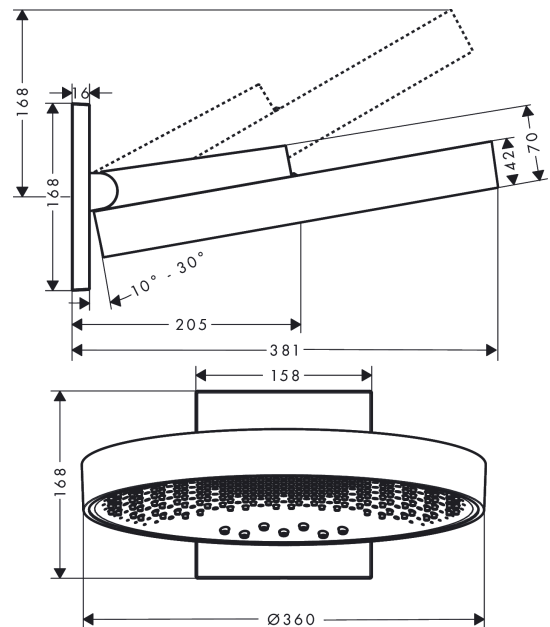

Scale drawing