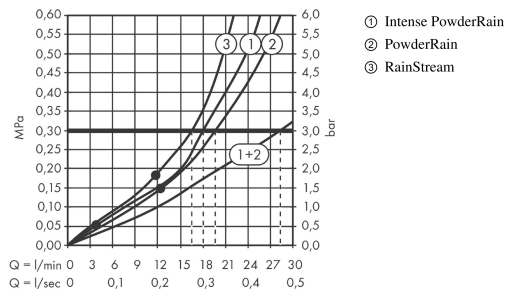

Rainfinity
Overhead shower 360 3jet with wall connector
Surfaces: **chrome**   Art. no. : **26234000**

Flowchart

The consumption was measured in combination with the appropriate fittings (thermostat/mixer/in-wall valve) to reflect actual application in practice.