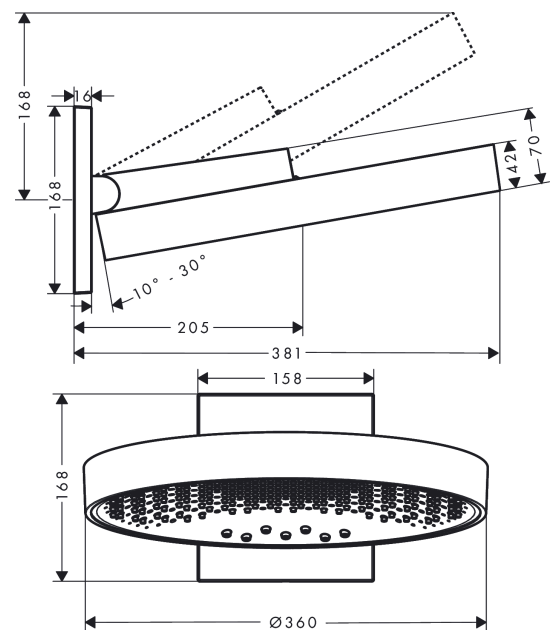

Scale drawing