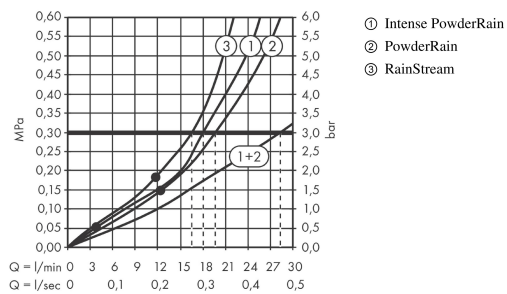

Rainfinity
Overhead shower 250 3jet with wall connector
 Surfaces: **matt white** Art. no. : **26232700**

Description

product features

- Consists of: overhead shower, wall outlet
- spout 273 mm long
- Spray pattern: PowderRain, Intense PowderRain, RainStream
- middle spray disc: 151 mm
- Shower head size: 250 mm
- shower arm vertically inclinable by 10-30°
- maximum flow rate 20 l/min at 3 bar
- flow rate RainStream 16 l/min at 3 bar
- flow rate Rain 18 l/min at 3 bar
- Flow rate PowderRain (at 3 bar): 20 l/min at 3 bar
- Operating pressure: min. 1.7 bar/max. 10 bar
- the 3 spray zones must be controlled via 3 valves or a diverter valve with 3 outlets
- Select button on thermostat
- spray disc surface: graphite
- Spray face: aluminium
- overhead shower removable for cleaning
- frame: metal
- Installation: wall-mounted - for installation on iBox

Article Details

Price excl. VAT

£ 1,306.70

Technology

Product image

Scale drawing

Rainfinity
Overhead shower 250 3jet with wall connector
 Surfaces: **matt white** Art. no. : **26232700**

Flowchart