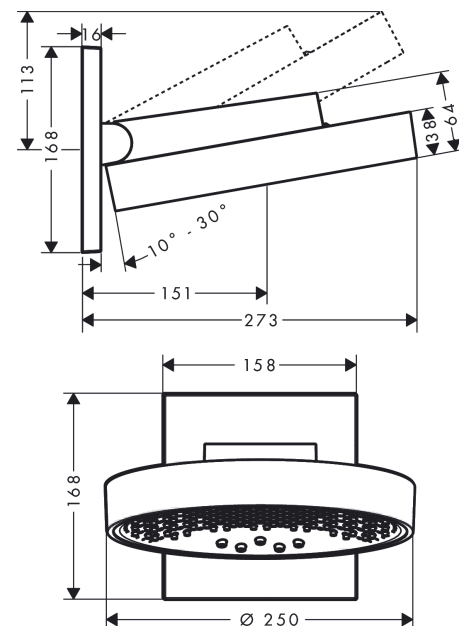

Rainfinity
Overhead shower 250 3jet with wall connector
 Surfaces: **matt white** Art. no. : **26232700**

Description

product features

- Consists of: overhead shower, wall outlet
- spout 273 mm long
- Spray pattern: PowderRain, Intense PowderRain, RainStream
- middle spray disc: 151 mm
- Shower head size: 250 mm
- shower arm vertically inclinable by 10-30°
- maximum flow rate 20 l/min at 3 bar
- flow rate RainStream 16 l/min at 3 bar
- flow rate Rain 18 l/min at 3 bar
- Flow rate PowderRain (at 3 bar): 20 l/min at 3 bar
- Operating pressure: min. 1.7 bar/max. 10 bar
- the 3 spray zones must be controlled via 3 valves or a diverter valve with 3 outlets
- Select button on thermostat
- spray disc surface: graphite
- Spray face: aluminium
- overhead shower removable for cleaning
- frame: metal
- Installation: wall-mounted - for installation on iBox

Article Details

Price excl. VAT

£ 1,306.70

Technology

Product image

Scale drawing

Rainfinity
Overhead shower 250 3jet with wall connector
 Surfaces: **matt white** Art. no. : **26232700**

Flowchart

The consumption was measured in combination with the appropriate fittings (thermostat/mixer/in-wall valve) to reflect actual application in practice.

Rainfinity
Overhead shower 250 3jet with wall connector
 Surfaces: **matt white** Art. no. : **26232700**