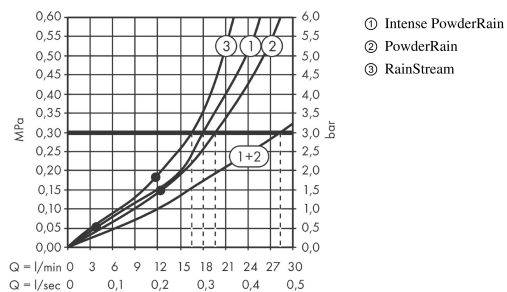

Rainfinity
Overhead shower 250 3jet with wall connector
Surfaces: **chrome**   Art. no. : **26232000**

Flowchart

The consumption was measured in combination with the appropriate fittings (thermostat/mixer/in-wall valve) to reflect actual application in practice.