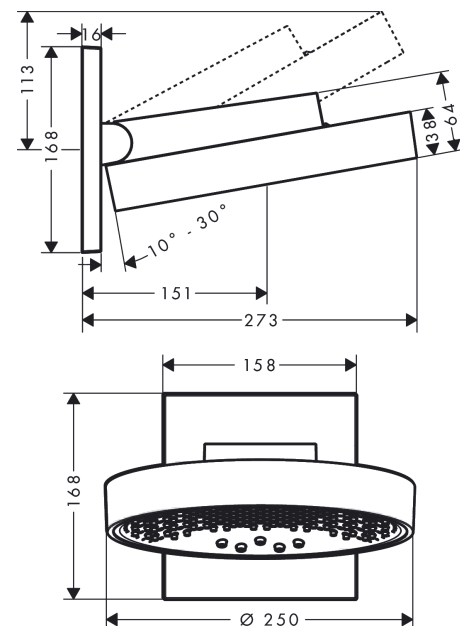

Rainfinity
Overhead shower 250 3jet with wall connector
Surfaces: **chrome** Art. no. : **26232000**

Description

product features

- Consists of: overhead shower, wall outlet
- spout 273 mm long
- Spray pattern: PowderRain, Intense PowderRain, RainStream
- middle spray disc: 151 mm
- Shower head size: 250 mm
- shower arm vertically inclinable by 10-30°
- maximum flow rate 20 l/min at 3 bar
- flow rate RainStream 16 l/min at 3 bar
- flow rate Rain 18 l/min at 3 bar
- Flow rate PowderRain (at 3 bar): 20 l/min at 3 bar
- Operating pressure: min. 1.7 bar/max. 10 bar
- the 3 spray zones must be controlled via 3 valves or a diverter valve with 3 outlets
- Select button on thermostat
- spray disc surface: graphite
- Spray face: aluminium
- overhead shower removable for cleaning
- frame: metal
- Installation: wall-mounted - for installation on iBox

Article Details

Price excl. VAT

£ 933.33

Technology

Product image

Scale drawing