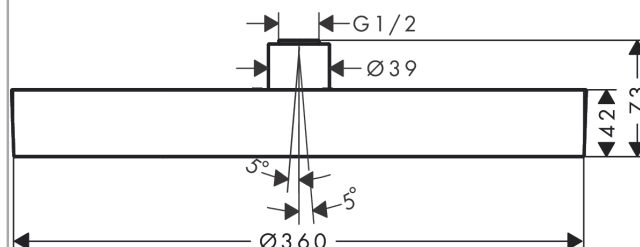

Scale drawing