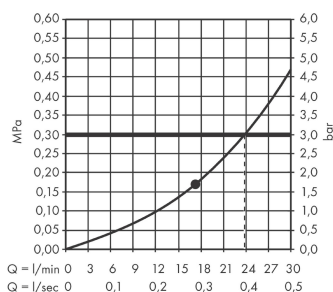

Flowchart

The consumption was measured in combination with the appropriate fittings (thermostat/mixer/in-wall valve) to reflect actual application in practice.