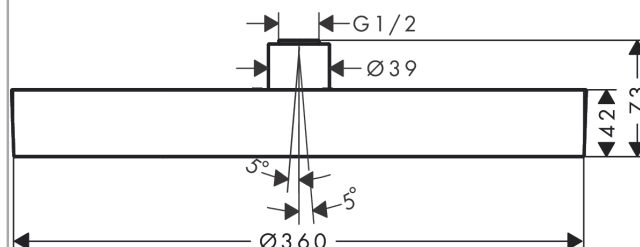

Rainfinity

Overhead shower 360 1jet

Surfaces: **chrome** Art. no. : **26231000**

Description

product features

- Spray pattern: PowderRain
- Shower head size: 360 mm
- Ball-joint: overhead shower angle (2 x 5°) adjustable
- maximum flow rate 23.6 l/min at 3 bar
- Flow rate PowderRain (at 3 bar): 23 l/min at 3 bar
- Operating pressure: min. 1.7 bar/max. 6 bar
- spray disc surface: graphite
- Spray face: aluminium
- overhead shower removable for cleaning
- frame: metal
- Installation: ceiling or wall
- Connection thread 1/2"

Article Details

Price excl. VAT

£ 641.67

Technology

Product image

Scale drawing

Flowchart

The consumption was measured in combination with the appropriate fittings (thermostat/mixer/in-wall valve) to reflect actual application in practice.