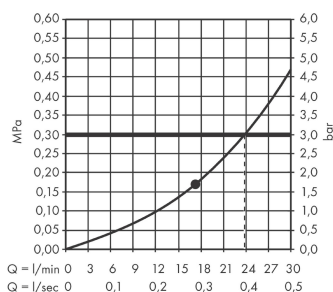

Rainfinity

Overhead shower 360 1jet

Surfaces: **chrome** Art. no. : **26231000**

Description

product features

- Spray pattern: PowderRain
- Shower head size: 360 mm
- Ball-joint: overhead shower angle (2 x 5°) adjustable
- maximum flow rate 23.6 l/min at 3 bar
- Flow rate PowderRain (at 3 bar): 23 l/min at 3 bar
- Operating pressure: min. 1.7 bar/max. 6 bar
- spray disc surface: graphite
- Spray face: aluminium
- overhead shower removable for cleaning
- frame: metal
- Installation: ceiling or wall
- Connection thread 1/2"

Article Details

Price excl. VAT

£ 641.67

Technology

Product image

Scale drawing

Flowchart

The consumption was measured in combination with the appropriate fittings (thermostat/mixer/in-wall valve) to reflect actual application in practice.