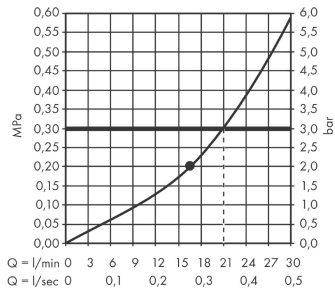

Rainfinity
Overhead shower 360 1jet with wall connector
 Surfaces: **matt white** Art. no. : **26230700**

Description

product features

- Consists of: overhead shower, wall outlet
- spout 381 mm long
- Spray pattern: PowderRain
- middle spray disc: 205 mm
- Shower head size: 360 mm
- shower arm vertically inclinable by 10-30°
- maximum flow rate 21 l/min at 3 bar
- Flow rate PowderRain (at 3 bar): 21 l/min at 3 bar
- Operating pressure: min. 2 bar/max. 10 bar
- spray disc surface: graphite
- Spray face: aluminium
- overhead shower removable for cleaning
- frame: metal
- Installation: wall
- Connection thread 1/2"

Article Details

Price excl. VAT

£ 1,038.30

Technology

Product image

Scale drawing

Rainfinity
Overhead shower 360 1jet with wall connector
 Surfaces: **matt white** Art. no. : **26230700**

Flowchart

The consumption was measured in combination with the appropriate fittings (thermostat/mixer/ in-wall valve) to reflect actual application in practice.