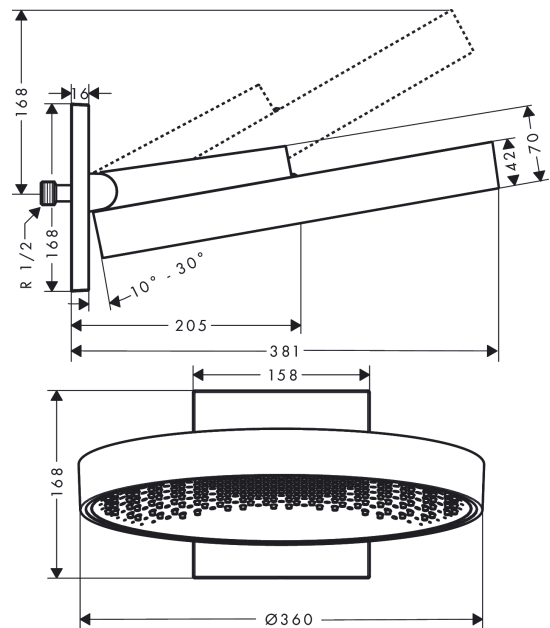

Rainfinity
Overhead shower 360 1jet with wall connector
 Surfaces: **matt white** Art. no. : **26230700**

Description

product features

- Consists of: overhead shower, wall outlet
- spout 381 mm long
- Spray pattern: PowderRain
- middle spray disc: 205 mm
- Shower head size: 360 mm
- shower arm vertically inclinable by 10-30°
- maximum flow rate 21 l/min at 3 bar
- Flow rate PowderRain (at 3 bar): 21 l/min at 3 bar
- Operating pressure: min. 2 bar/max. 10 bar
- spray disc surface: graphite
- Spray face: aluminium
- overhead shower removable for cleaning
- frame: metal
- Installation: wall
- Connection thread 1/2"

Article Details

Price excl. VAT

£ 1,038.30

Technology

Product image

Scale drawing

Rainfinity
Overhead shower 360 1jet with wall connector
 Surfaces: **matt white** Art. no. : **26230700**

Flowchart

The consumption was measured in combination with the appropriate fittings (thermostat/mixer/ in-wall valve) to reflect actual application in practice.